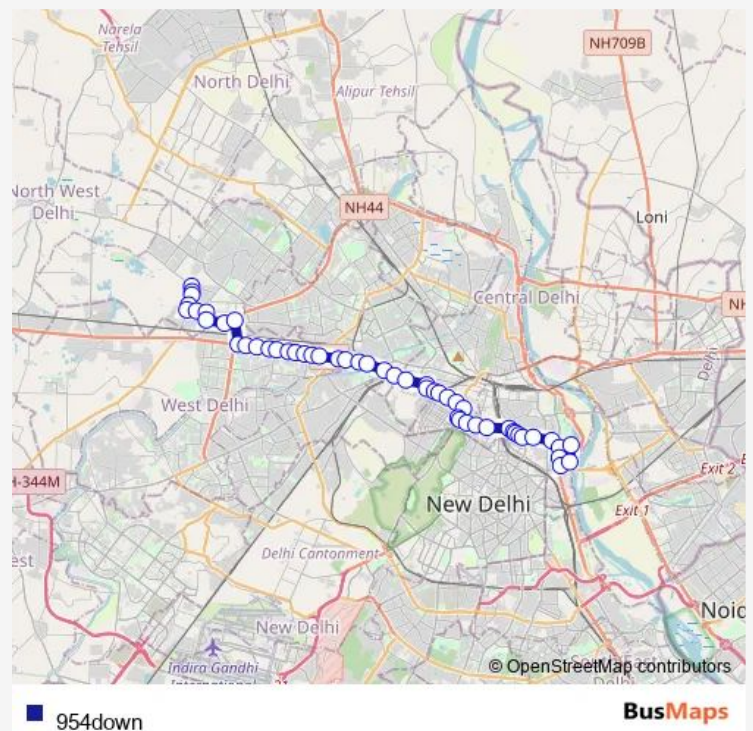

Shivaji Park

Maharaja Agrasen Hospital

Punjabi Bagh Terminal (Rohtak Road)

Route schedule

Sultanpuri Terminal — Delhi Sachivalaya (Rajghat Power House)

Monday 05:15-20:05

Tuesday 05:15-20:05

Wednesday 05:15-20:05

Thursday 05:15-20:05

Friday 05:15-20:05

Saturday 05:15-20:05

Sunday 05:15-20:05

Route info

Direction: Sultanpuri Terminal

Stops: 51

Trip Duration: 1 hour 33 min

954down

BusMaps

Punjabi Bagh West Power House

Ram Pura

Ashok Park

Zakhira Flyover

Daya Basti Flyover

Anand Parbat Industrial Area