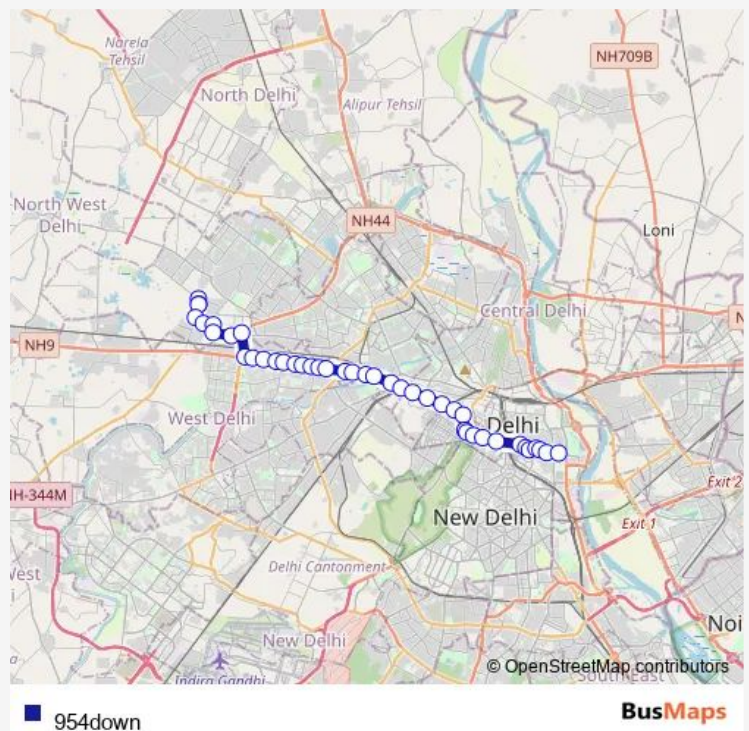

Maharaja Agrasen Hospital

Punjabi Bagh Terminal (Rohtak Road)

Punjabi Bagh West Power House

Route schedule

Sultanpuri Terminal — Delhi Gate / Ambedkar Stadium Terminal

Monday 05:34-12:00

Tuesday 05:34-12:00

Wednesday 05:34-12:00

Thursday 05:34-12:00

Friday 05:34-12:00

Saturday 05:34-12:00

Sunday 05:34-12:00

Route info

Direction: Sultanpuri Terminal

Stops: 42

Trip Duration: 1 hour 20 min

954down

Ram Pura

Ashok Park

Zakhira Flyover

Daya Basti Flyover

Anand Parbat Industrial Area

Sarai Rohila