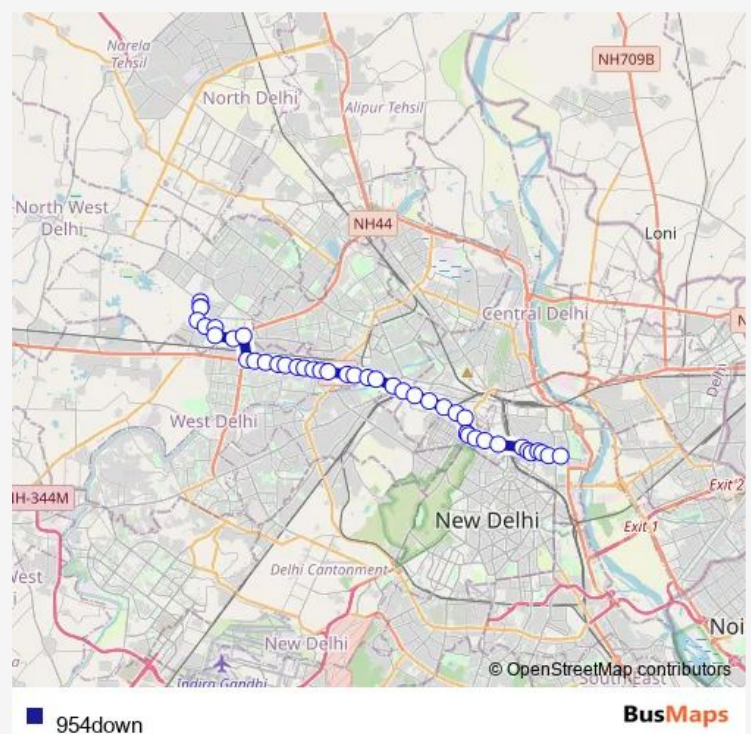

### Route schedule

Sultanpuri Terminal — Delhi Gate / Ambedkar Stadium Terminal

Monday 05:34-12:00

Tuesday 05:34-12:00

Wednesday 05:34-12:00

Thursday 05:34-12:00

Friday 05:34-12:00

Saturday 05:34-12:00

Sunday 05:34-12:00

### Route info

Direction: Sultanpuri Terminal

Stops: 42

Trip Duration: 1 hour 20 min

954down

Ram Pura

Ashok Park

Zakhira Flyover