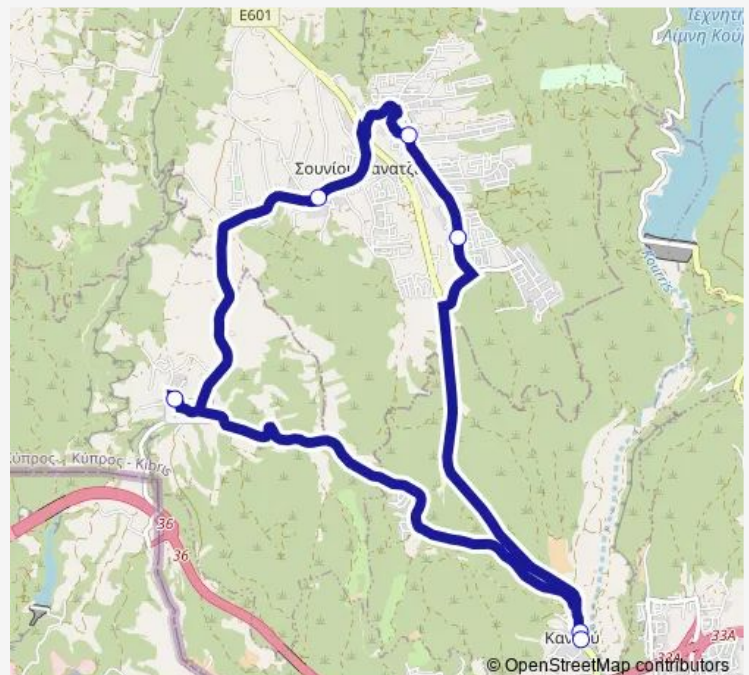

Bus 40K Zanakia - Souni - Sotira (Circular)[Go to website](#)**Direction**

Kantou Community Board 1 — Kantou Community Board

6 stops

[Open route schedule](#)

Kantou Community Board 1

Antoniou Volou - Souni - Zanakia 1

Wednesday 06:20-15:20

Thursday —

Friday 06:20-15:20

Saturday —

Sunday —

Route info

Direction: Kantou Community Board 1

Stops: 6

Trip Duration: 0 hour 25 min

40K — Zanakia - Souni - Sotira (Circular)

40K Bus time schedules and route maps are available in an offline PDF at busmaps.com. Use the busmaps.com website to see live bus times, train schedule or subway schedule, and step-by-step directions for all public transit in Limassol