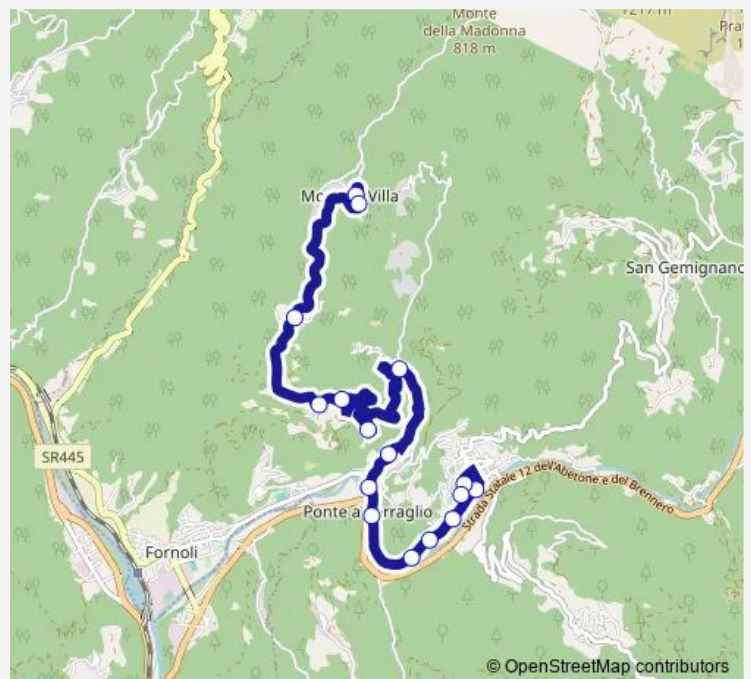

Via Per Monti Di Villa La Costa

Granaiola 1

Pieve Di Monti Di Villa

Route schedule

Via Marion Crawford — Monti Di Villa

Monday	16:30
Tuesday	—
Wednesday	16:30
Thursday	—
Friday	—
Saturday	—
Sunday	—

Route info

Direction: Via Marion Crawford

Stops: 23

Trip Duration: 0 hour 40 min

Pieve Di Monti Di Villa Cimitero

Monti Di Villa

Direction

Monti Di Villa — Via Marion Crowford

16 stops

Saturday 13:35

Sunday —

Route info

Direction: Via Marion Crowford

Stops: 23

Trip Duration: 0 hour 30 min

Direction

Bagni Di Lucca 2 — Monti Di Villa

Friday 06:15-15:00

Saturday 06:15-17:30

Sunday —

Route info

Direction: Bagni Di Lucca 2

Stops: 16

Trip Duration: 0 hour 30 min

Direction