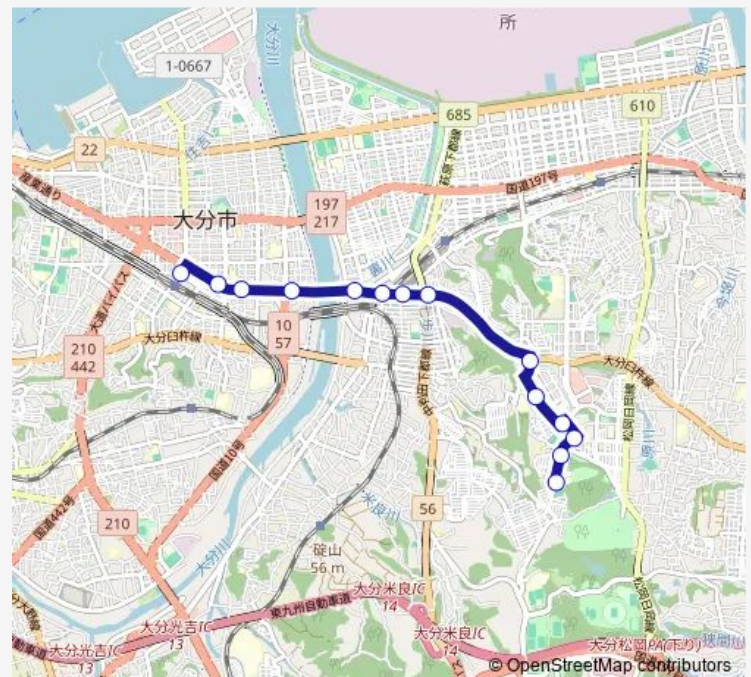

Wednesday 07:02-09:22

Thursday 07:02-09:22

Friday 07:02-09:22

Saturday —

Sunday —

Route info

Direction: 大分駅前

Stops: 14

Trip Duration: 0 hour 20 min

■ E45 — 明野団地線

BusMaps

E45 Bus time schedules and route maps are available in an offline PDF at busmaps.com. Use the busmaps.com website to see live bus times, train schedule or subway schedule, and step-by-step directions for all public transit in Oita