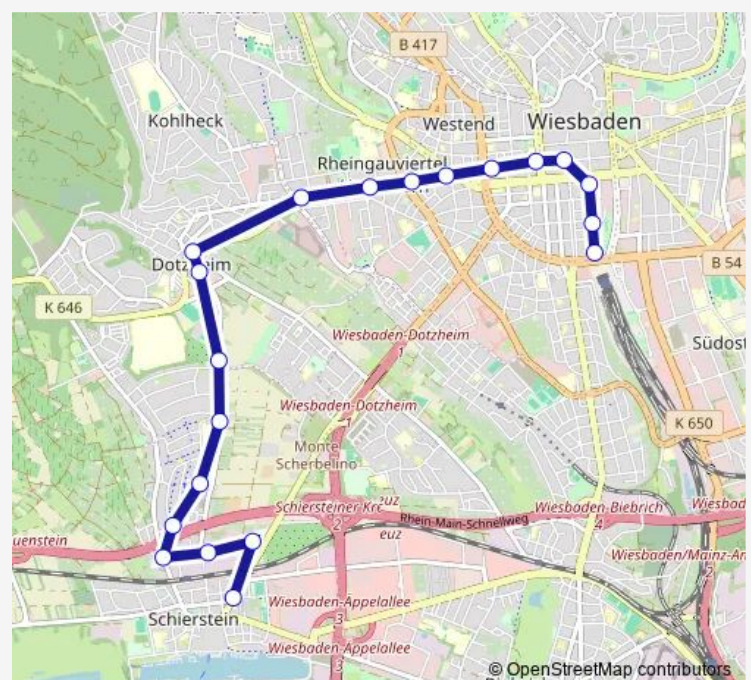

### Direction

Wiesbaden-Schierstein Zeilstraße — Wiesbaden Hauptbahnhof

20 stops

[Open route schedule](#)

Wiesbaden-Schierstein Zeilstraße

Wiesbaden-Schierstein Stielstraße

Wiesbaden-Schierstein Glyco

Wiesbaden-Schierstein Vogesenstraße

Wiesbaden Geschwister-Stock-Platz

Wiesbaden Hauptbahnhof

### Route schedule

Wiesbaden-Schierstein Zeilstraße — Wiesbaden Hauptbahnhof

Monday	06:55
Tuesday	06:55
Wednesday	06:55
Thursday	06:55
Friday	06:55
Saturday	—
Sunday	—

### Route info

Direction: Wiesbaden-Schierstein Zeilstraße

Stops: 20

Trip Duration: 0 hour 28 min

■ E45

E45 Bus time schedules and route maps are available in an offline PDF at [busmaps.com](https://busmaps.com). Use the [busmaps.com](https://busmaps.com) website to see live bus times, train schedule or subway schedule, and step-by-step directions for all public transit in Wiesbaden