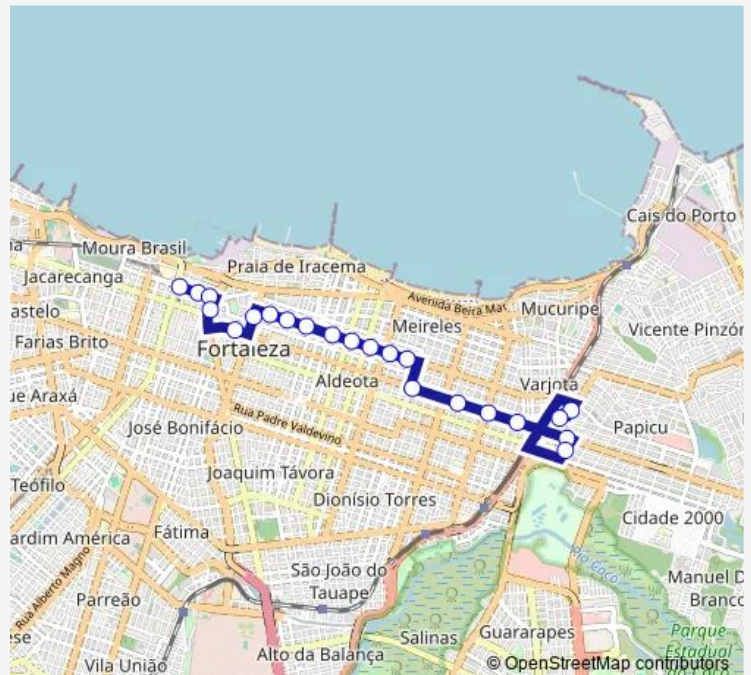

RUA TEN Benevolo, 595

RUA TEN Benevolo, 284

Avenida DOM Manuel, 140

Avenida DOM Manuel, 470

Avenida DOM Manuel, S/N

Avenida Heraclito Graca, 33

Avenida DUQ Caxias, 365

RUA Castro E Silva, 409

Route schedule

Praça Terminal Papicu, Sn — RUA Castro E Silva, 409

Monday 05:46-23:45

Tuesday 05:46-23:45

Wednesday 05:46-23:45

Thursday 05:46-23:45

Friday 05:46-23:45

Saturday 05:45-22:30

Sunday 05:45-21:45

Route info

Direction: Praça Terminal Papicu, Sn

Stops: 18

Trip Duration: 0 hour 44 min

901-Dom Luís/Papicu/Centro — Dom Luís/Papicu/Centro

Direction

RUA Castro E Silva, 409 — Praça Terminal Papicu, Sn

22 stops

[Open route schedule](#)

RUA Castro E Silva, 409

RUA Castro E Silva, 181

RUA Castro E Silva, 38

RUA Sena Madureira, 761

Avenida Pocinho, 55

Avenida DOM Manuel, 283