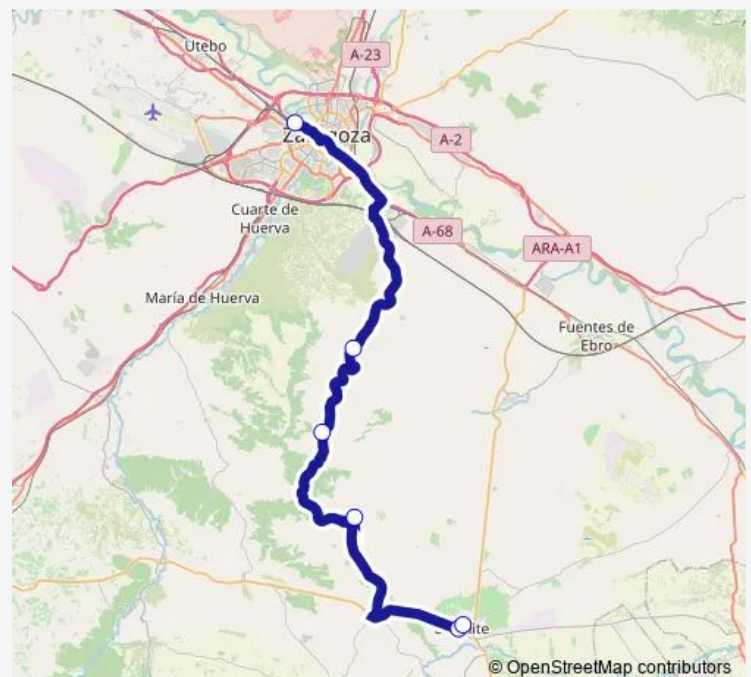

Puebla de Albornón

Belchite. C/Mayor 18

Belchite. C/Mayor 78

Route schedule

Zaragoza. Estación Intermodal — Belchite. C/Mayor 78

Monday 09:00-14:30

Tuesday 09:00-14:30

Wednesday 09:00-14:30

Thursday 09:00-14:30

Friday 09:00-14:30

Saturday —

Sunday —

Route info

Direction: Zaragoza. Estación Intermodal

Stops: 6

Trip Duration: 0 hour 58 min

C12-03 — Belchite - Zaragoza

BusMaps

Direction

Belchite. C/Mayor 78 — Zaragoza. Estación Intermodal

6 stops

[Open route schedule](#)

Belchite. C/Mayor 78

Belchite. C/Mayor 18

Wednesday 07:15-13:15

Thursday 07:15-13:15

Friday 07:15-13:15

Saturday —

Sunday —

Route info

Direction: Belchite. C/Mayor 78

Stops: 6