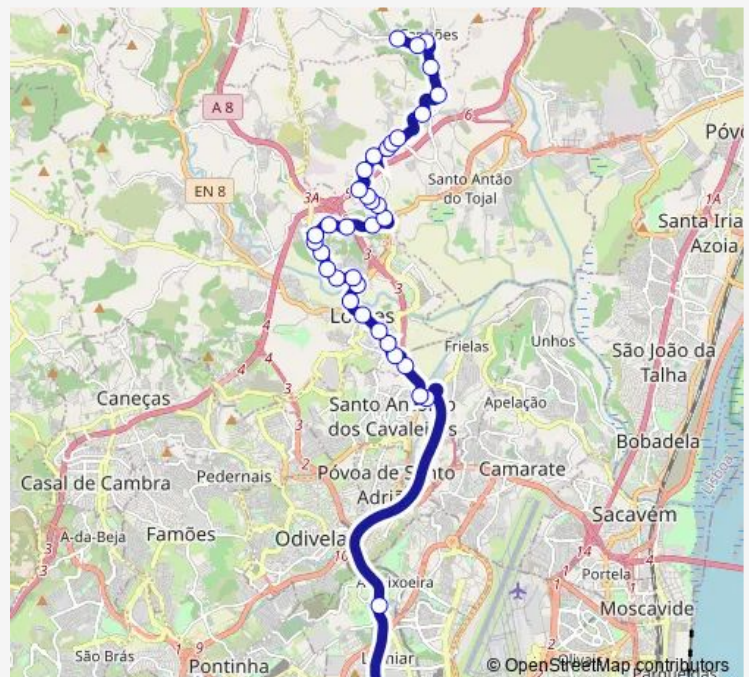

Tuesday 07:45-20:45

Wednesday 07:45-20:45

Thursday 07:45-20:45

Friday 07:45-20:45

Saturday —

Sunday —

Route info

Direction: Campo Grande (Metro) P2

Stops: 36

Trip Duration: 0 hour 45 min

2719 — Lisboa (C. Grande) - Fanhões

A Das Lebres (Chafariz)

A Das Lebres (Restaurante)

A Das Lebres (R Liberdade 115)

A Das Lebres (R Liberdade 116)

A Das Lebres (Serração)