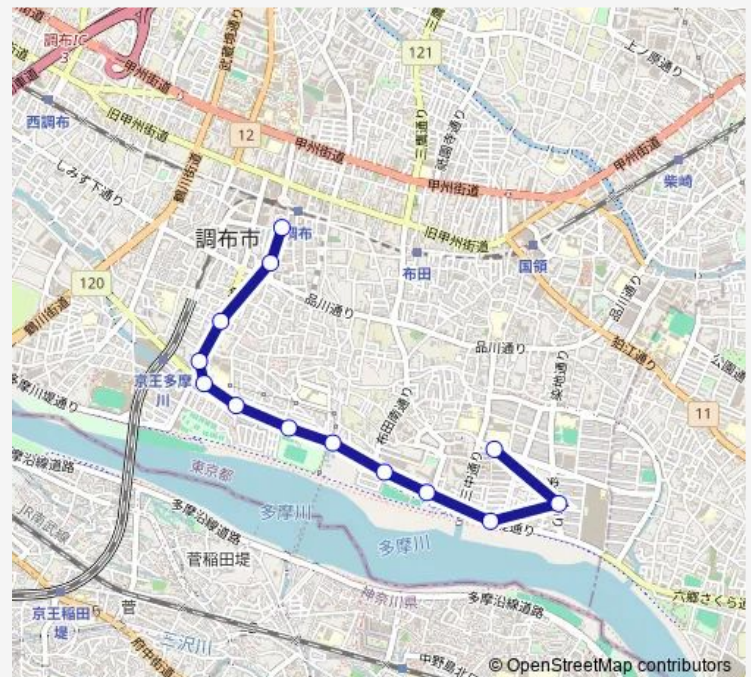

調布駅南口

### Route schedule

多摩川住宅西 — 調布駅南口

Monday 12:14-22:40

Tuesday 12:14-22:40

Wednesday 12:14-22:40

Thursday 12:14-22:40

Friday 12:14-22:40

Saturday 12:14-22:39

### Route info

Direction: 多摩川住宅西

Stops: 13

Trip Duration: 0 hour 14 min