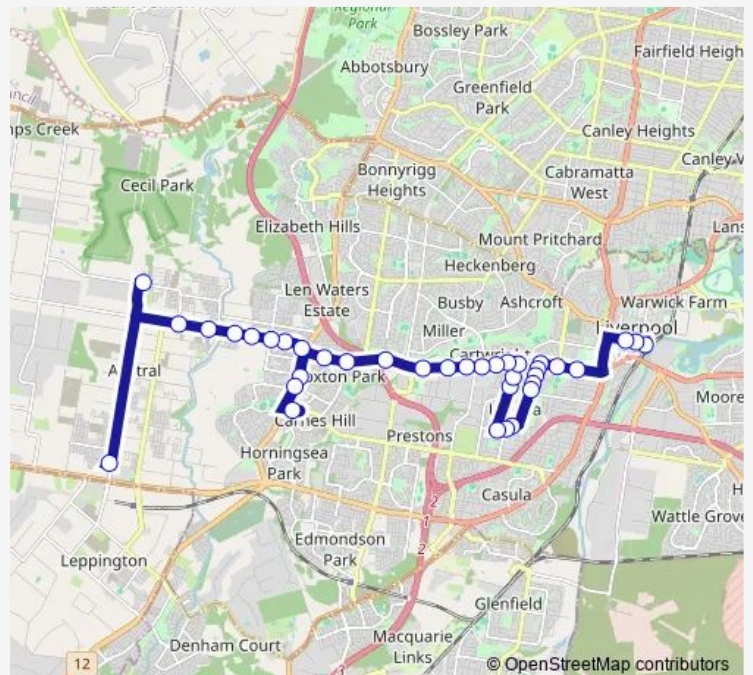

Liverpool Station, Stand D

Moore St At Crawford Lane

Macquarie T-Way

Hoxton Park Rd At Gill Av

Hoxton Park Rd Opp Liverpool West Public School

Hoxton Park Rd At Webster Rd

Webster Rd At Thelma St

Webster Rd Opp Lester St

Webster Rd After William St

Webster Rd Before Reilly St

Graham Av Opp Appleton Av

Graham Av Opp Newcombe Pl

Hillview Pde Opp Hill Rd

Hill Rd Before Wych Av

Hill Rd At Sullivan Av

Hill Rd Opp Taloma Av

Hoxton Park Rd Opp Balmain Rd

Hoxton Park Rd Before Cartwright Av

Hoxton Park Rd Before Lyn Pde

Hoxton Park Rd After Lyn Pde

Route schedule

Liverpool Station, Stand D — Unity Grammar College, School Grounds, Fifth Av

Monday	07:19
Tuesday	07:19
Wednesday	07:19
Thursday	07:19
Friday	—
Saturday	—
Sunday	—

Route info

Direction: Liverpool Station, Stand D

Stops: 37

Trip Duration: 0 hour 46 min

Hoxton Park Rd After Ash Rd

Liverpool Catholic Club, Hoxton Park Rd