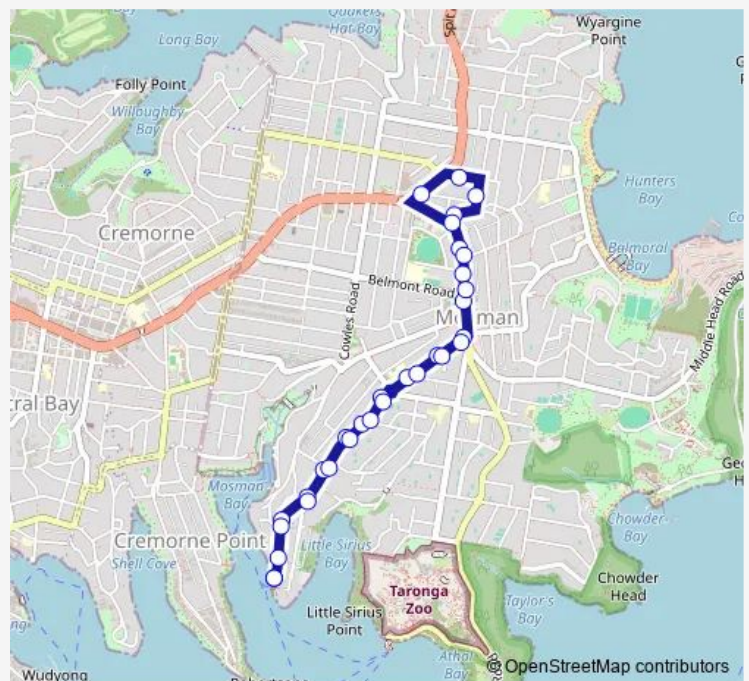

Military Rd At Mandalong Rd

Military Rd At Almora St

Military Rd Opp Mosman High School

Raglan St After Military Rd

Route schedule

South Mosman Wharf, Musgrave St — South Mosman Wharf, Musgrave St

Monday 06:14-20:18

Tuesday 06:14-20:18

Wednesday 06:14-20:18

Thursday 06:14-20:18

Friday 06:14-20:18

Saturday 07:14-20:20

Sunday 09:09-20:20

Route info

Direction: South Mosman Wharf, Musgrave St

Stops: 31

Trip Duration: 0 hour 24 min

236 — Prepay-Only - South Mosman Wharf to Spit Junction

Raglan St Opp Hamlet Lane

Raglan St Opp Mosman Preparatory School

Raglan St After Queen St

Raglan St At Calypso Av

Raglan St After Calypso Av

Raglan St Opp Mosman St

Raglan St Opp Musgrave St

Musgrave St At Mcleod St

23 Musgrave St

South Mosman Wharf, Musgrave St

236 Bus time schedules and route maps are available in an offline PDF at busmaps.com. Use the busmaps.com website to see live bus times, train schedule or subway schedule, and step-by-step directions for all public transit in Sydney