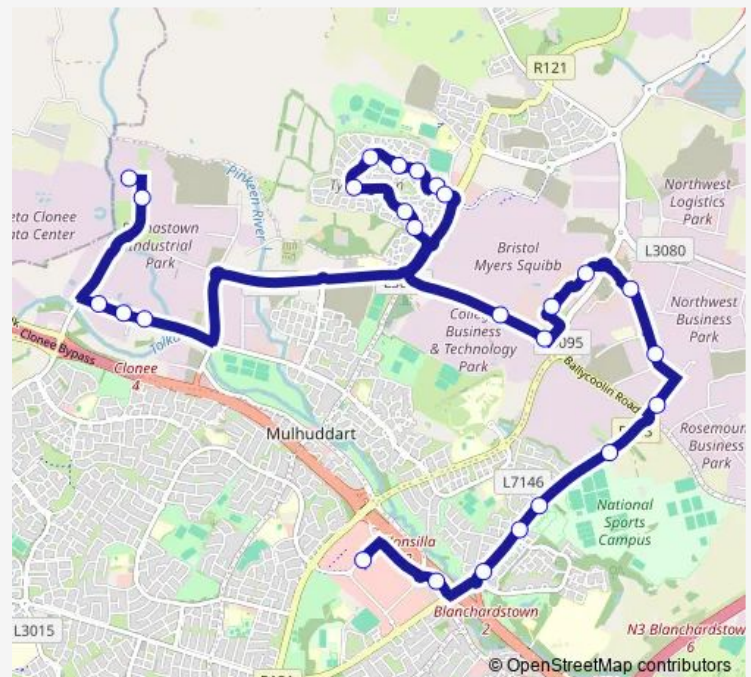

Saturday —

Sunday —

Route info

Direction: Damastown Ibm

Stops: 26

Trip Duration: 0 hour 35 min

236 — Blanchardstown - IBM Campus

Aquatic Centre

Waterville Road

Waterville Row

Westend Office Park

Blanchardstown Sc

Direction

Blanchardstown Sc — Damastown Ibm

26 stops

[Open route schedule](#)