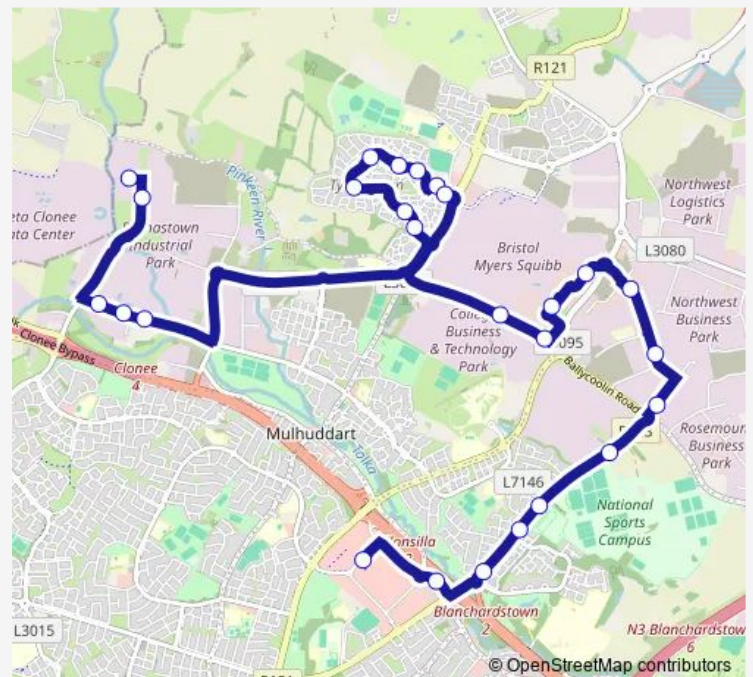

### Route schedule

Damastown Ibm — Blanchardstown Sc

Monday 16:15-18:15

Tuesday 16:15-18:15

Wednesday 16:15-18:15

Thursday 16:15-18:15

Friday 16:15-18:15

Saturday —

### Route info

Direction: Damastown Ibm

Stops: 26

Trip Duration: 0 hour 28 min

236 — Blanchardstown - IBM Campus

Aquatic Centre

Waterville Road

Waterville Row