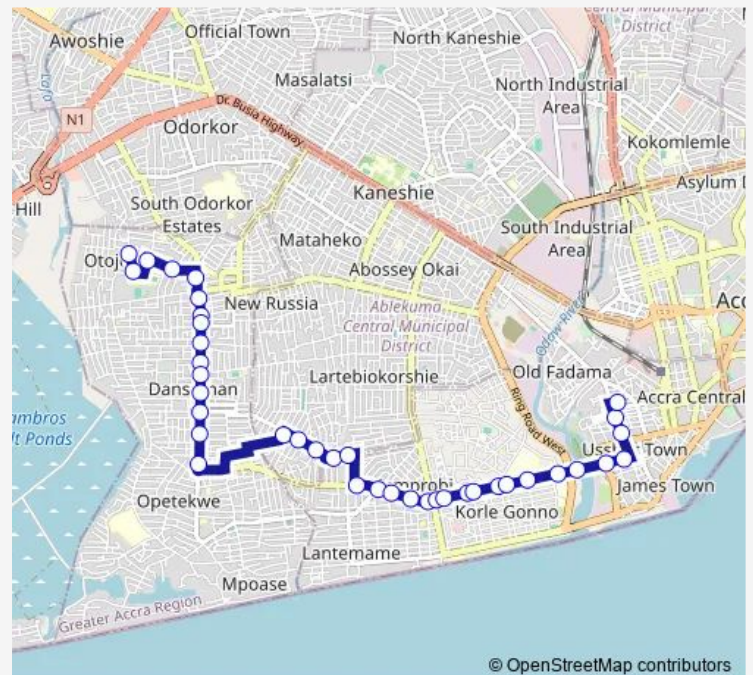

Thursday 06:00

Friday 06:00

Saturday 06:00

Sunday 06:00

Route info

Direction: Dansoman (Ssnit flats)

Stops: 39

Trip Duration: 0 hour 59 min

Friday 06:00

Saturday 06:00

Sunday 06:00

Route info

Direction: Arena

Stops: 36

Trip Duration: 0 hour 54 min

Emmanuel Presby

Sahara

Beecham

Mama's Inn

Dansoman Roundabout

St. Martin Depores

Mt Olivet

First Gate

Abam Kofi