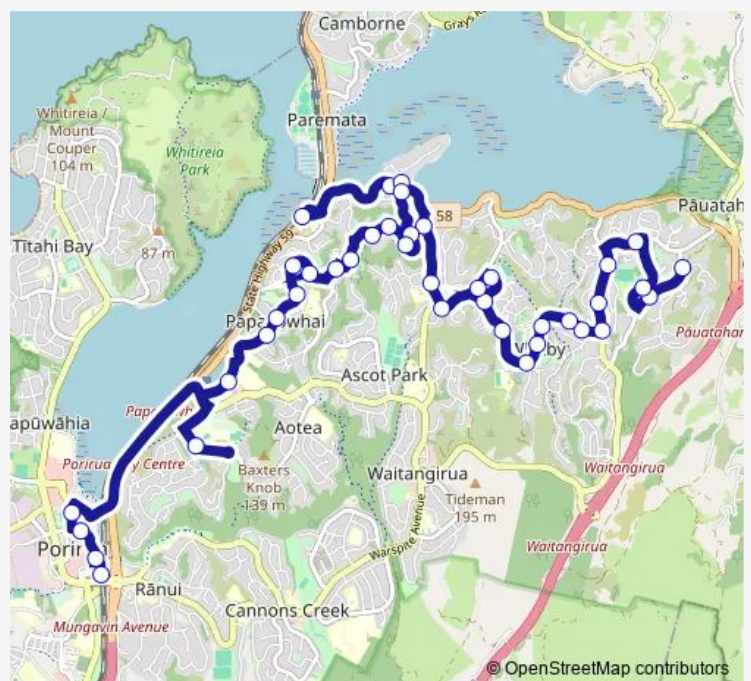

Route schedule

Porirua Station - Stop B — Whitby - Navigation Drive

Monday	—
Tuesday	14:25
Wednesday	—
Thursday	14:25
Friday	—
Saturday	—
Sunday	—

Route info

Direction: Porirua Station - Stop B

Stops: 38

Trip Duration: 0 hour 34 min

236 — Whitby (Navigation Drive) - Paremata - Papakowhai - Porirua

Spinnaker Drive at Hicks Close

Spinnaker Drive at Spinnaker Walkway

Discovery Drive at Spinnaker Drive (near 7)

Discovery Drive (near 27)

Discovery Drive (near 51)

Discovery Drive at Mariners Way

Whitby Lakes (Lower Lake)

Discovery Drive at Whitby Village

Whitby College - Discovery Drive

Discovery Drive at The Haven (near 87)

Discovery Drive (near 109)

James Cook Drive at Discovery Drive

Saturday —

Sunday —

Route info

Direction: Aotea College - Stop A (school stop)

Stops: 22

Trip Duration: 0 hour 20 min

236 Bus time schedules and route maps are available in an offline PDF at busmaps.com. Use the busmaps.com website to see live bus times, train schedule or subway schedule, and step-by-step directions for all public transit in Wellington