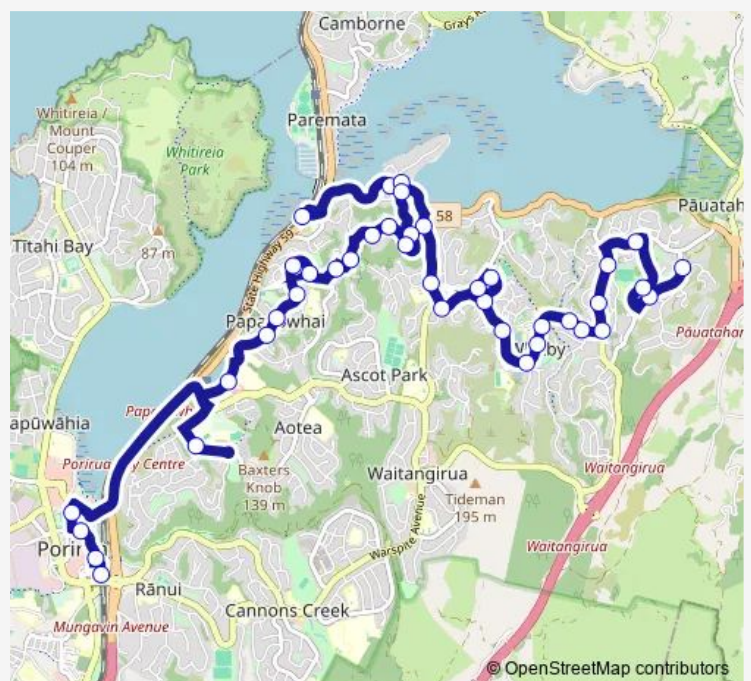

Route schedule

Porirua Station - Stop B — Whitby - Navigation Drive

Monday	—
Tuesday	14:25
Wednesday	—
Thursday	14:25
Friday	—
Saturday	—
Sunday	—

Route info

Direction: Porirua Station - Stop B

Stops: 38

Trip Duration: 0 hour 34 min

236 — Whitby (Navigation Drive) - Paremata - Papakowhai - Porirua

Spinnaker Drive at Hicks Close

Spinnaker Drive at Spinnaker Walkway

Discovery Drive at Spinnaker Drive (near 7)

Discovery Drive (near 27)

Discovery Drive (near 51)

Discovery Drive at Mariners Way

Whitby Lakes (Lower Lake)

Discovery Drive at Whitby Village

Whitby College - Discovery Drive

Discovery Drive at The Haven (near 87)

Discovery Drive (near 109)

James Cook Drive at Discovery Drive

Saturday —

Sunday —

Route info

Direction: Aotea College - Stop A (school stop)

Stops: 22

Trip Duration: 0 hour 20 min

236 Bus time schedules and route maps are available in an offline PDF at busmaps.com. Use the busmaps.com website to see live bus times, train schedule or subway schedule, and step-by-step directions for all public transit in Wellington