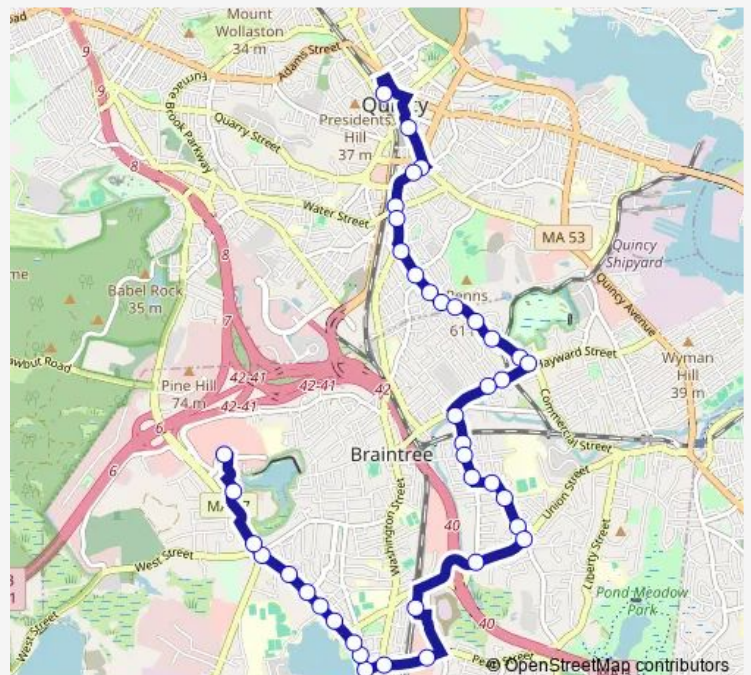

Middle St @ Myrtle St

Middle St @ River St

Middle St @ Hunt Ave

Route schedule

Quincy Center — S Shore Plaza @ Garage

Monday 06:40-21:55

Tuesday 06:40-19:45

Wednesday 06:40-19:45

Thursday 06:40-19:45

Friday 06:40-19:45

Saturday 06:55-21:55

Sunday 10:05-19:10

Route info

Direction: Quincy Center

Stops: 40

Trip Duration: 0 hour 31 min

236 — South Shore Plaza - Quincy Center Station

233 Middle St

Middle St @ Townsend Ave

Middle St @ Totnes Ave

Union St @ Middle St

Union St @ Cleveland Ave

Braintree

Pearl St @ Ivory Plaza

Pearl St @ Washington St

Franklin St @ Washington St

Franklin St @ Summer St

Franklin St @ Taylor St

Franklin St @ Marshfield Rd

Franklin St @ Elmwood Ave

Franklin St @ Hollingsworth Ave

Franklin St @ Reed Hill Rd