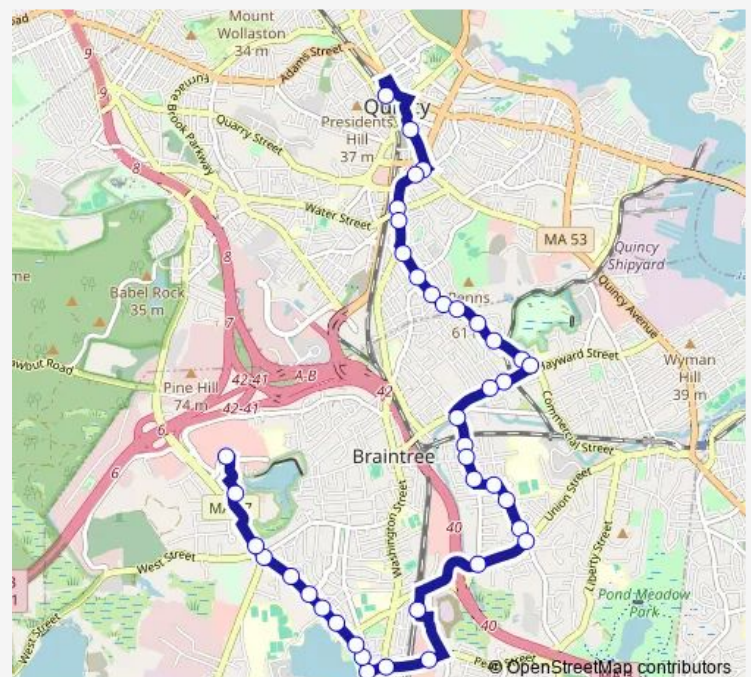

Middle St @ Myrtle St

Middle St @ River St

Middle St @ Hunt Ave

Route schedule

Quincy Center — S Shore Plaza @ Garage

Monday 06:40-21:55

Tuesday 06:40-19:45

Wednesday 06:40-19:45

Thursday 06:40-19:45

Friday 06:40-19:45

Saturday 06:55-21:55

Sunday 10:05-19:10

Route info

Direction: Quincy Center

Stops: 40

Trip Duration: 0 hour 31 min

236 — South Shore Plaza - Quincy Center Station

233 Middle St

Middle St @ Townsend Ave

Middle St @ Totnes Ave

Union St @ Middle St

Union St @ Cleveland Ave

Braintree

Pearl St @ Ivory Plaza

Pearl St @ Washington St

Franklin St @ Washington St

Franklin St @ Summer St

Franklin St @ Taylor St

Franklin St @ Marshfield Rd

Franklin St @ Elmwood Ave

Franklin St @ Hollingsworth Ave

Franklin St @ Reed Hill Rd