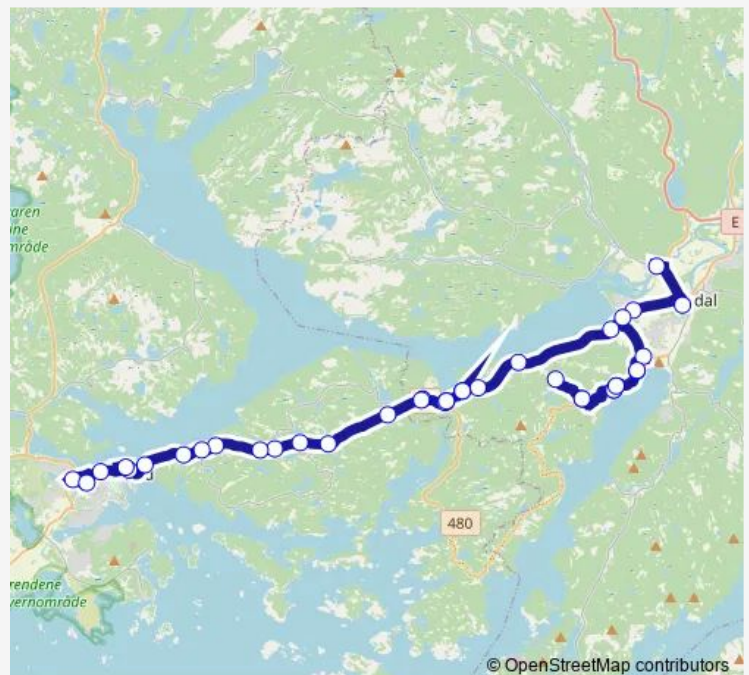

Tuesday 08:17

Wednesday 08:17

Thursday 08:17

Friday 08:17

Saturday —

Sunday —

Route info

Direction: Svennevik ytre

Stops: 8

Trip Duration: 0 hour 13 min

Direction

Bruseland — Berge skole

8 stops

[Open route schedule](#)

Bruseland

Sveneik ytre