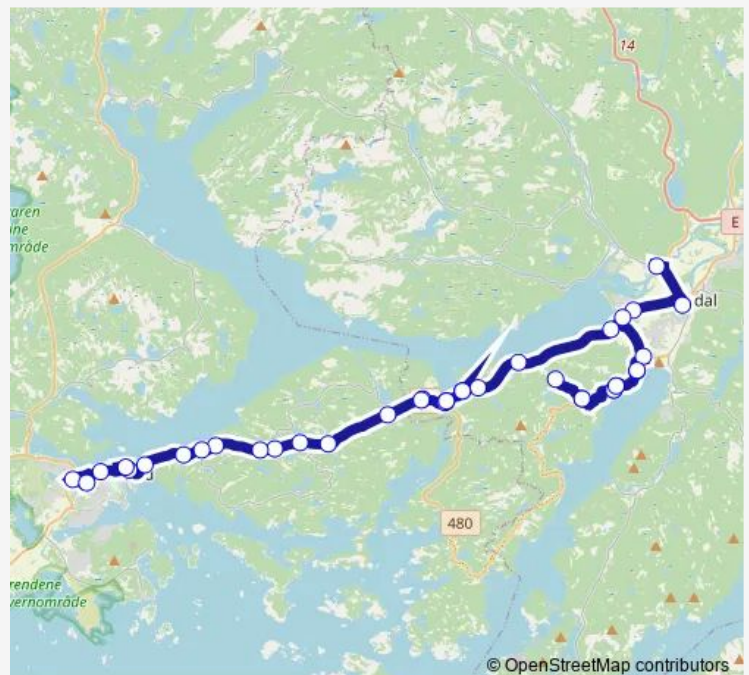

Tuesday 08:20

Wednesday 08:20

Thursday 08:20

Friday 08:20

Saturday —

Sunday —

Route info

Direction: Svennevik ytre

Stops: 8

Trip Duration: 0 hour 13 min

Direction

Bruseland — Berge skole

8 stops

[Open route schedule](#)

Bruseland

Svenevik ytre