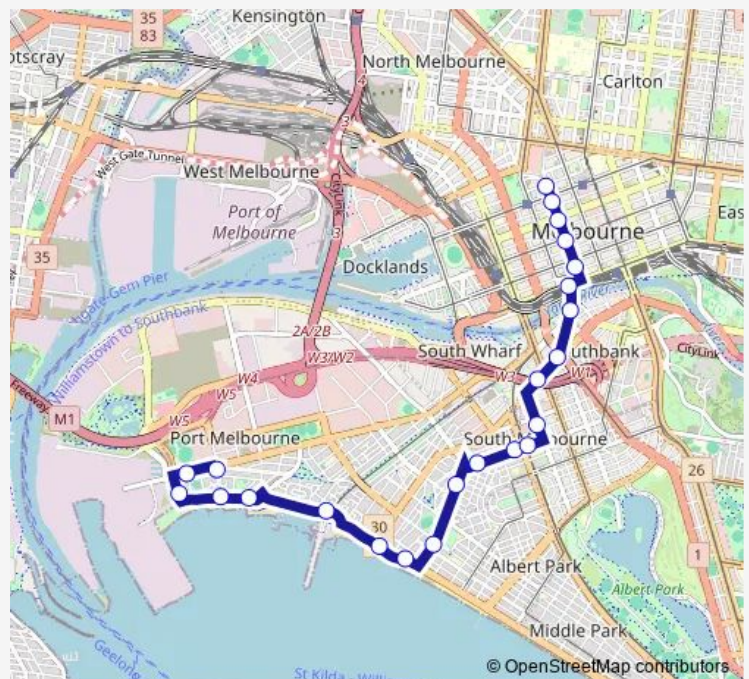

### Direction

William St/A'Beckett St (Melbourne City) — Garden City/Centre Ave (Port Melbourne)

23 stops

[Open route schedule](#)

- William St/A'Beckett St (Melbourne City)
- Lonsdale St/Queen St (Melbourne City)
- Bourke St/Queen St (Melbourne City)
- Collins St/Queen St (Melbourne City)
- Banana Alley Vaults/Flinders St (Melbourne City)
- Casino/Southbank/Queens Bridge St (Southbank)
- Moray St/City Rd (Southbank)
- Clarendon St/City Rd (Southbank)
- South Melbourne Market/Cecil St (South Melbourne)
- Ferrars St/Dorcas St (South Melbourne)
- Queen St/Dorcas St (South Melbourne)
- Lyell St/Dorcas St (South Melbourne)
- Glover St/Pickles St (South Melbourne)
- Graham St/Pickles St (Albert Park)
- Port Melbourne Life Saving Club/Beaconsfield Pde (Port Melbourne)
- Bay St/Beach St (Port Melbourne)
- Port Melbourne Station/Beach St (Port Melbourne)
- Barak Rd/The Boulevard (Port Melbourne)
- Cumberland Rd/The Boulevard (Port Melbourne)

### Route schedule

William St/A'Beckett St (Melbourne City) — Garden City/Centre Ave (Port Melbourne)

Monday	15:50
Tuesday	15:50
Wednesday	15:50
Thursday	15:50
Friday	09:45-18:55
Saturday	08:17-16:17
Sunday	—

### Route info

Direction: William St/A'Beckett St (Melbourne City)

Stops: 23

Trip Duration: 0 hour 36 min

236 — Garden City - City (Queen Victoria Market)

Sandridge Life Saving Club/The Boulevard (Port Melbourne)

## Direction

William St/A'Beckett St (Melbourne City) — Garden City/Centre Ave (Port Melbourne)

23 stops

[Open route schedule](#)

William St/A'Beckett St (Melbourne City)

Lonsdale St/Queen St (Melbourne City)