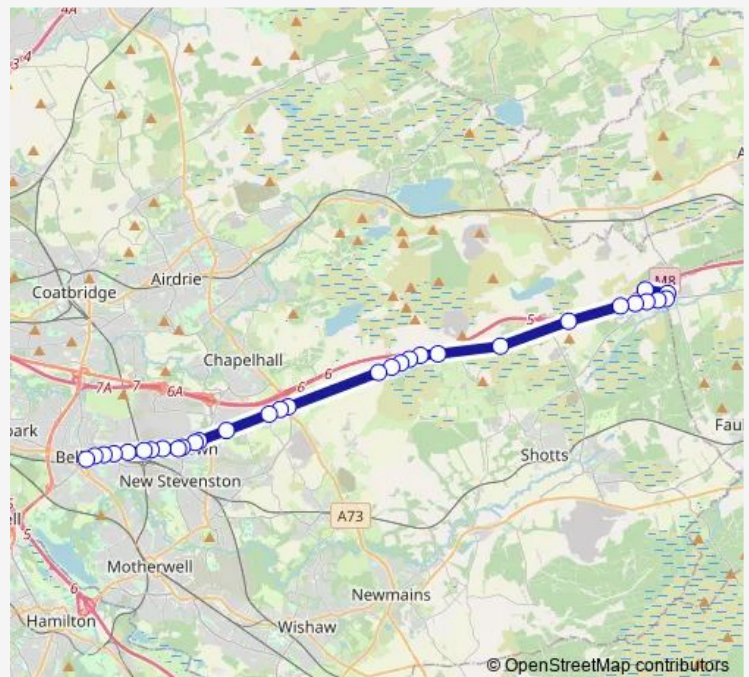

Carlisle Road

Craigens Road

Grossart Street

Route schedule

Supermarket — Harthill Services

Monday 07:40-17:10

Tuesday 07:40-17:10

Wednesday 07:40-17:10

Thursday 07:40-17:10

Friday 07:40-17:10

Saturday 07:45-17:45

Sunday —

Route info

Direction: Supermarket

Stops: 31

Trip Duration: 0 hour 29 min

Sunday —

Route info

Direction: Harthill Services

Stops: 31

Trip Duration: 0 hour 29 min

Leander Crescent

Adamson Street

Unthank Road