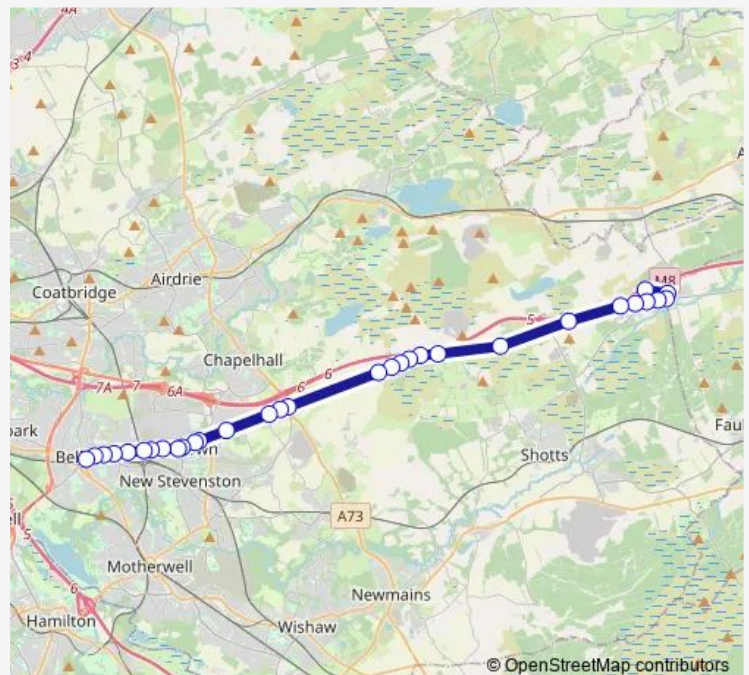

Carlisle Road

Craigens Road

Grossart Street

Route schedule

Supermarket — Harthill Services

Monday 07:40-17:10

Tuesday 07:40-17:10

Wednesday 07:40-17:10

Thursday 07:40-17:10

Friday 07:40-17:10

Saturday 07:45-17:45

Sunday —

Route info

Direction: Supermarket

Stops: 31

Trip Duration: 0 hour 29 min

Sunday —

Route info

Direction: Harthill Services

Stops: 31

Trip Duration: 0 hour 29 min

Leander Crescent

Adamson Street

Unthank Road