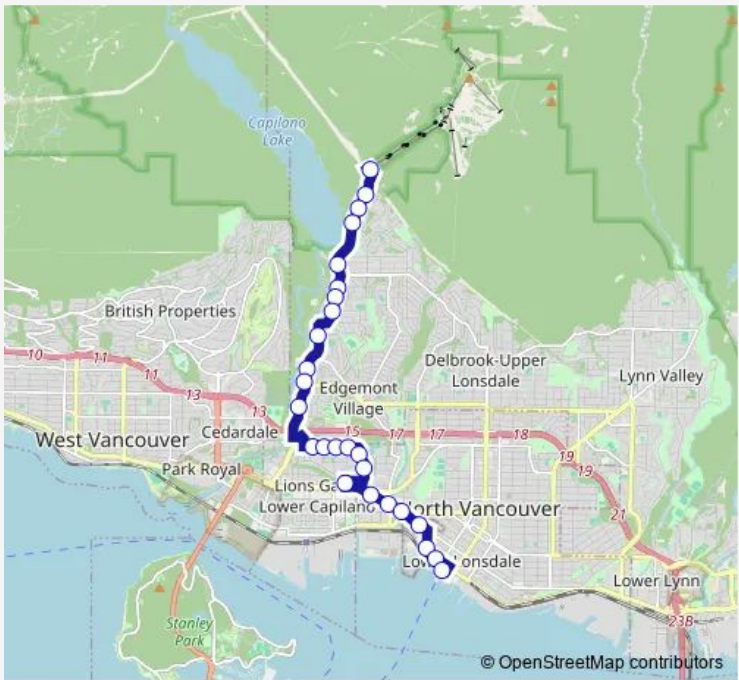

Bus 236 Grouse Mountain Mountain/Lonsdale Quay

[Go to website](#)

Direction
 Lonsdale Quay @ Bay 6 — Eastbound W 22 St @ Philip Ave
 16 stops
[Open route schedule](#)

- Lonsdale Quay @ Bay 6
- Westbound W Esplanade Ave @ Rogers Ave
- Westbound W Esplanade Ave @ Semisch Ave
- Northbound Forbes Ave @ W 1st St
- Westbound W 3rd St @ Mission Rd
- Westbound Marine Dr @ Bewicke Ave
- Westbound Marine Dr @ Fell Ave
- Westbound Marine Dr @ Hanes Ave
- Westbound Marine Dr @ Hamilton Ave
- Northbound Mackay Ave @ Marine Dr
- Northbound Mackay Ave @ W 19 St
- Northbound Mackay Ave @ 2000 Block
- Westbound W 22 St @ Cortell St
- Westbound W 22 St @ Lloyd Ave
- Westbound W 22 St @ Pemberton Ave
- Eastbound W 22 St @ Philip Ave

Route schedule

Lonsdale Quay @ Bay 6 — Eastbound W 22 St @ Philip Ave

| | |
|-----------|-------------|
| Monday | — |
| Tuesday | — |
| Wednesday | — |
| Thursday | — |
| Friday | — |
| Saturday | 07:01-08:00 |
| Sunday | 08:04 |

Route info

Direction: Lonsdale Quay @ Bay 6

Stops: 16

Trip Duration: 0 hour 11 min

Direction

Grouse Mountain Mountain @ Skyride — Lonsdale Quay @ Bay 4

26 stops

[Open route schedule](#)