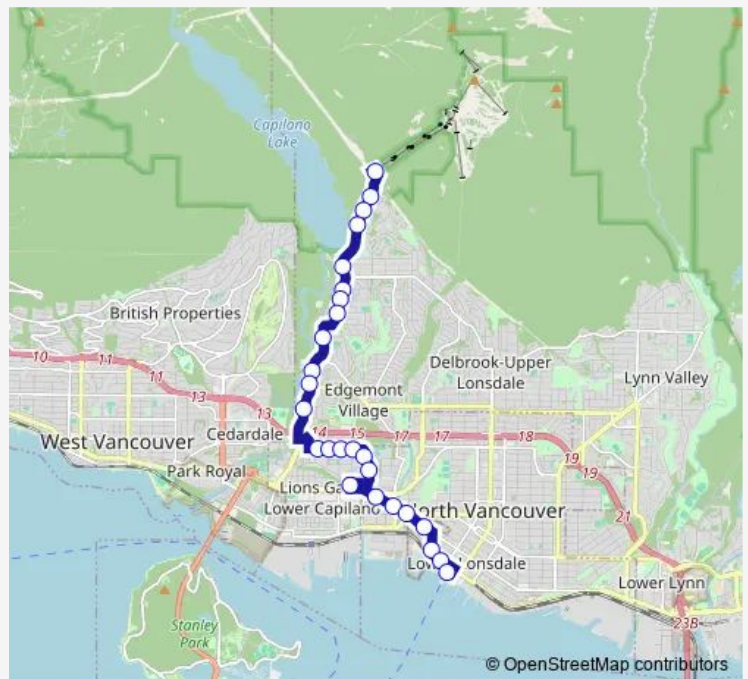

Bus 236 Grouse Mountain Mountain/Lonsdale Quay

[Go to website](#)

Direction
 Grouse Mountain Mountain @ Skyride — Lonsdale Quay @ Bay 4
 26 stops
[Open route schedule](#)

- Grouse Mountain Mountain @ Skyride
- Southbound Nancy Greene Way @ N Grousewoods Dr
- Southbound Nancy Greene Way @ S Grousewoods Dr
- Southbound Nancy Greene Way @ Blue Grouse Mountain Way
- Southbound Capilano Rd @ Clements Ave
- Southbound Capilano Rd @ Teviot Place
- Southbound Capilano Rd @ Handsworth Rd
- Southbound Capilano Rd @ Edgewood Rd
- Southbound Capilano Rd @ Eldon Rd
- Southbound Capilano Rd @ 3500 Block
- Southbound Capilano Rd @ Ridgewood Dr
- Southbound Capilano Rd @ Paisley Rd
- Eastbound W 22 St @ Philip Ave
- Eastbound W 22 St @ Bridgman Ave
- Eastbound W 22 St @ Pemberton Ave
- Eastbound W 22 St @ Lloyd Ave
- Southbound Mackay Ave @ W 21 St
- Southbound Mackay Ave @ W 19 St
- Southbound Lloyd Ave @ W 17 St
- Eastbound Marine Dr @ Hamilton Ave

Route info

Direction: Grouse Mountain Mountain @ Skyride
 Stops: 26
 Trip Duration: 0 hour 27 min

Eastbound Marine Dr @ Fell Ave

Eastbound W 3rd St @ Bewicke Ave

Eastbound W 3rd St @ Mission Rd

Southbound Forbes Ave @ W 1st St

Thursday 06:32-00:03⁺¹

Friday 06:32-00:03⁺¹

Saturday 06:32-00:04⁺¹

Sunday 08:34-23:04

Route info

Direction: Lonsdale Quay @ Bay 5

Stops: 31

Trip Duration: 0 hour 25 min

Route schedule

Lonsdale Quay @ Bay 5 — Eastbound W 22 St @ Philip Ave

Monday —

Tuesday —

Wednesday —

Thursday —

Friday —

Saturday 07:01-08:00