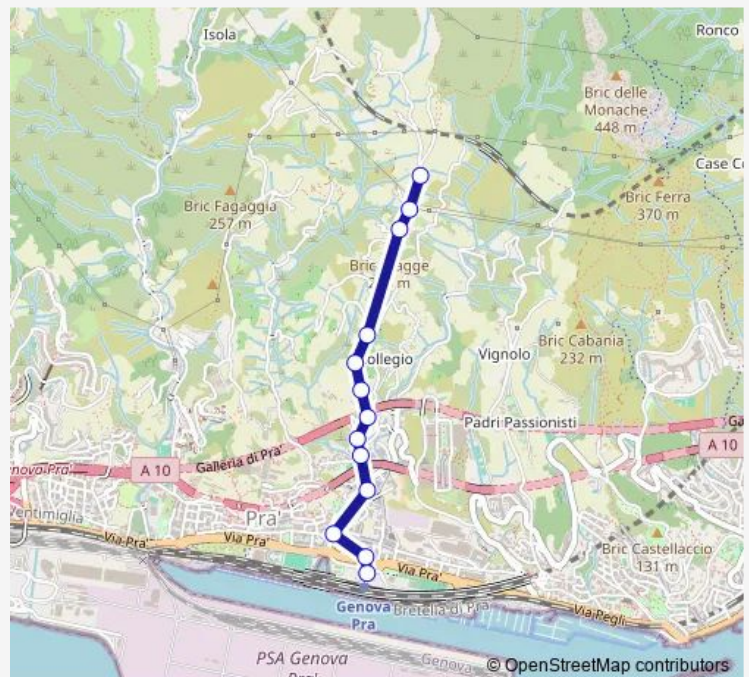

Thursday 07:00-19:50

Friday 07:00-19:50

Saturday 07:15-19:15

Sunday 08:30-19:15

Route info

Direction: PRA' FS/Capolinea

Stops: 13

Trip Duration: 0 hour 10 min

I01 — Pra FS-Via della Torrazza-Via Villini Negrone

Direction

Torrazza/Capolinea — PRA' FS/Capolinea

20 stops

[Open route schedule](#)

Torrazza/Capolinea

Torrazza 1/

Torrazza 2/