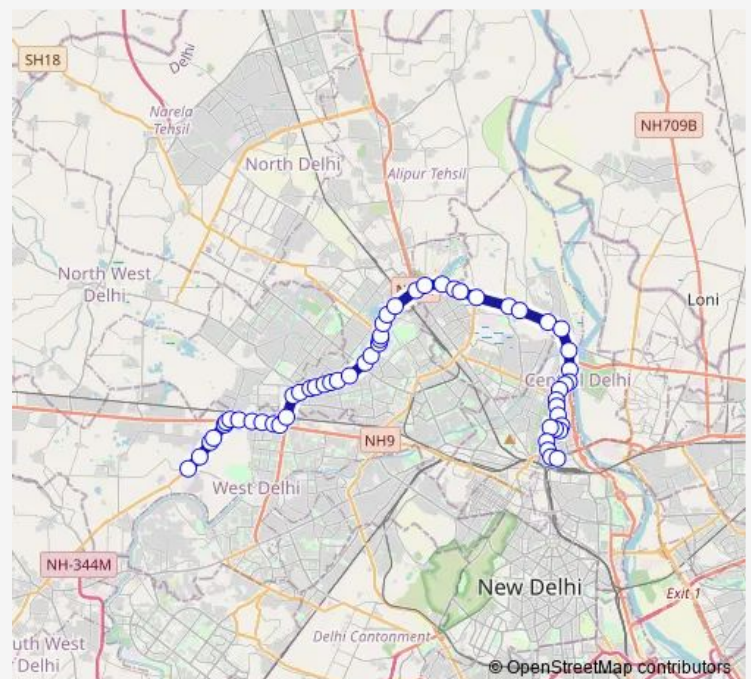

Udyog Nagar

Peera Garhi Metro Station

Peeragarhi Chowk Flyover

Vidhya Vihar

West Enclave (Orr)

Mangol Pur School (Outer Ring Road)

Rohini Depot Iii

Puspanjali Enclave Rohini Depot 3

Thursday 00:00-23:50

Friday 00:00-23:50

Saturday 00:00-23:50

Sunday 00:00-23:50

Route info

Direction: Nilothi Xing

Stops: 55

Trip Duration: 1 hour 55 min