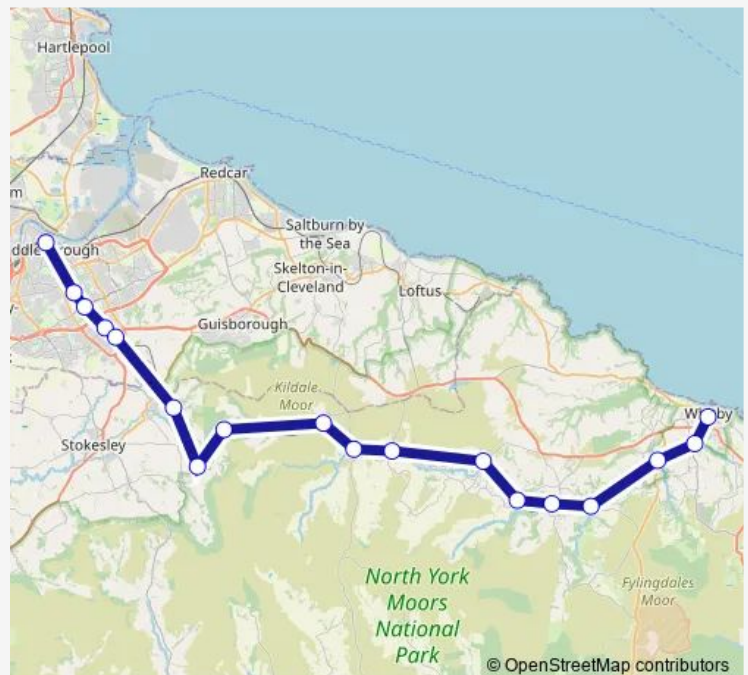

## Rail Nt:Mbr->Wtb NT train service from MBR to Wtb

[Go to website](#)

### Direction

Middlesbrough — Whitby

18 stops

[Open route schedule](#)

Middlesbrough

James Cook

Marton

Gypsy Lane

### Route schedule

Middlesbrough — Whitby

Monday 04:56-20:42

Tuesday 04:56-20:42

Wednesday 04:56-20:42

Thursday 04:56-20:42

Friday 04:56-20:42

Saturday 04:56-20:42

### Route info

Direction: Middlesbrough

Stops: 18

Trip Duration: 1 hour 44 min

■ Nt:Mbr->Wtb — NT train service from MBR to Wtb

Nt:Mbr->Wtb Rail time schedules and route maps are available in an offline PDF at busmaps.com. Use the busmaps.com website to see live bus times, train schedule or subway schedule, and step-by-step directions for all public transit in South Bank