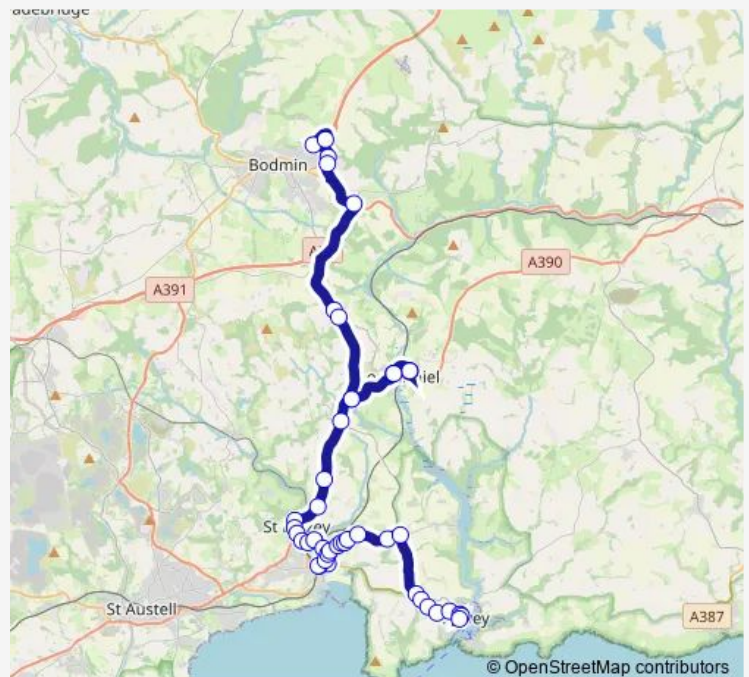

Thursday 16:40

Friday 16:40

Saturday —

Sunday —

Route info

Direction: Callywith College

Stops: 46

Trip Duration: 1 hour 7 min