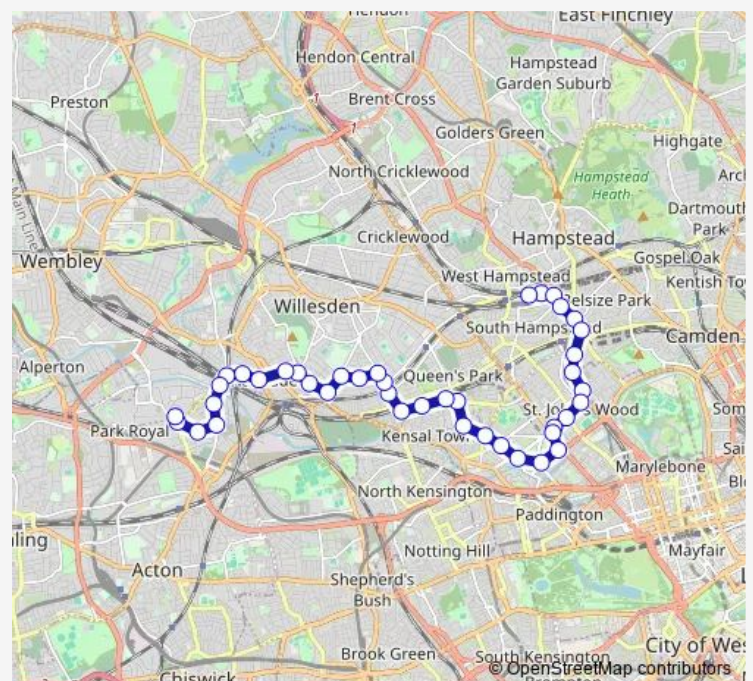

### Route schedule

02 Centre / Sainsbury's — Central Middlesex Hospital

Monday 00:08-23:47

Tuesday 00:08-23:47

Wednesday 00:08-23:47

Thursday 00:08-23:47

Friday 00:08-23:47

Saturday 00:08-23:47

### Route info

Direction: 02 Centre / Sainsbury's

Stops: 41

Trip Duration: 1 hour 4 min

187 — Central Middlesex Hospital - Harlesden - Kensal Rise - Swiss Cottage - Finchley Road, 02 Centre

Fifth Avenue

Wakeman Road

## Route info

Direction: Central Middlesex Hospital

Stops: 43

Trip Duration: 0 hour 59 min

Saltram Crescent

Chippenham Road

Elgin Avenue

Charfield Court