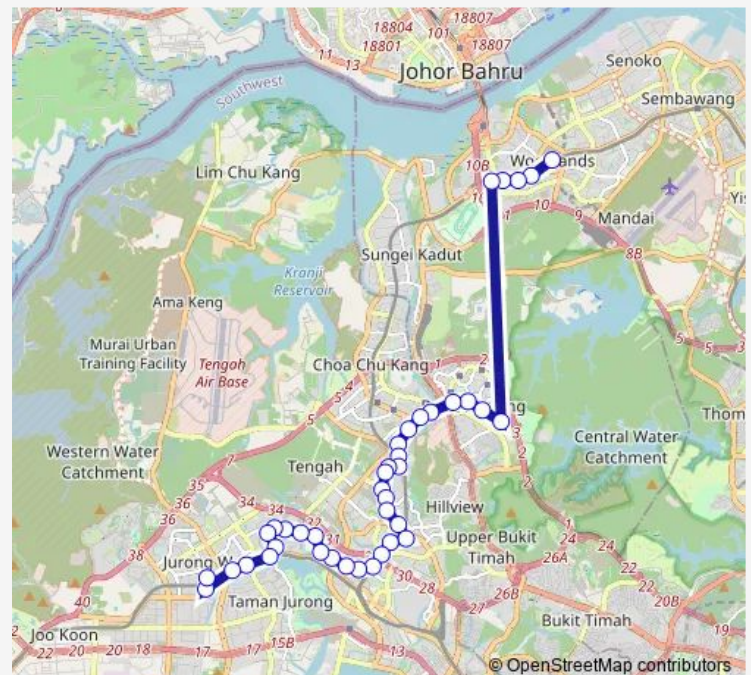

Thursday 05:20

Friday 05:20

Saturday 05:20

Sunday 05:30

Route info

Direction: Woodlands Int

Stops: 40

Trip Duration: 1 hour 37 min