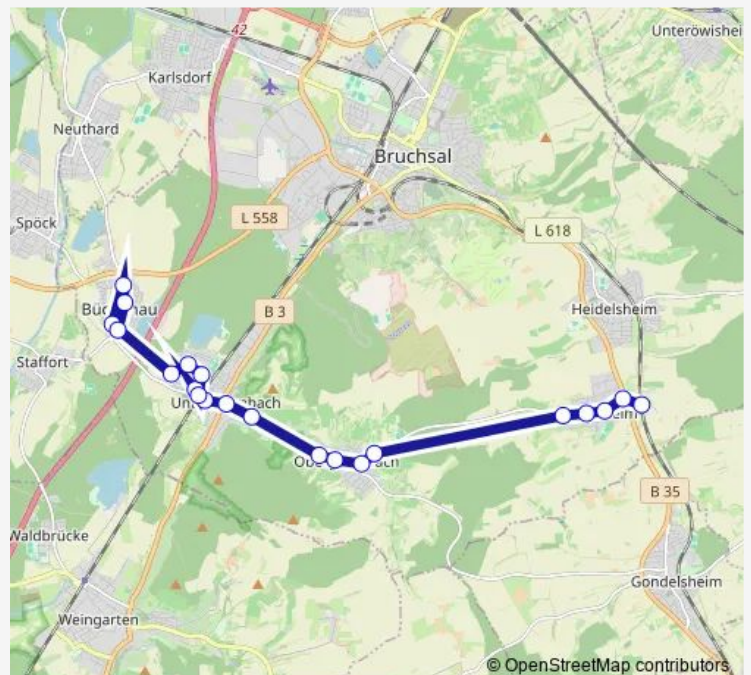

### Route schedule

Obergrombach Kirche — KIT-Campus Nord H9 Nordtor

Monday 07:09

Tuesday 07:09

Wednesday 07:09

Thursday 07:09

Friday 07:09

Saturday —

### Route info

Direction: Obergrombach Kirche

Stops: 14

Trip Duration: 0 hour 28 min