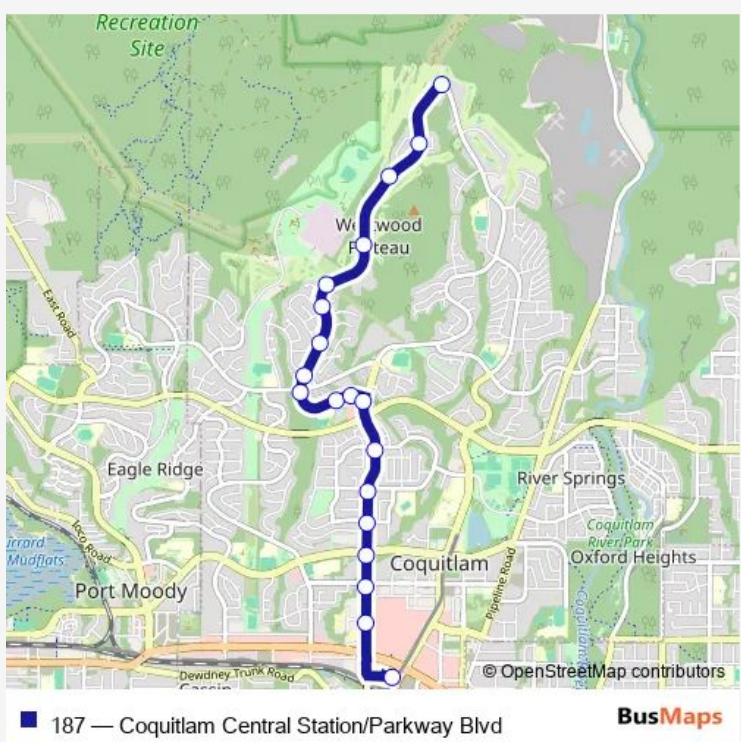

Bus 187 Coquitlam Central Station/Parkway Blvd

[Go to website](#)

Direction
 Westbound Parkway Blvd @ Plateau Blvd — Coquitlam Central Station @ Bay 10
 19 stops
[Open route schedule](#)

- Westbound Parkway Blvd @ Plateau Blvd
- Southbound Parkway Blvd @ Braeside Place
- Southbound Parkway Blvd @ Turnberry Lane
- Southbound Parkway Blvd @ 1700 Block
- Southbound Parkway Blvd @ 1600 Block
- Southbound Parkway Blvd @ Salal Cres North
- Southbound Parkway Blvd @ Salal Cres South
- Southbound Parkway Blvd @ Tanglewood Lane
- Southbound Parkway Blvd @ Panorama Dr
- Eastbound Parkway Blvd @ 1400 Block
- Eastbound Parkway Blvd @ Johnson St
- Southbound Johnson St @ Parkway Blvd
- Southbound Johnson St @ Delahaye Dr
- Southbound Johnson St @ Walton Ave
- Southbound Johnson St @ Durant Dr
- Southbound Johnson St @ Guildford Way
- Southbound Johnson St @ Glen Dr
- Southbound Johnson St @ Packard Ave
- Coquitlam Central Station @ Bay 10

Route schedule
 Westbound Parkway Blvd @ Plateau Blvd — Coquitlam Central Station @ Bay 10

Monday	04:47-23:30
Tuesday	04:47-23:30
Wednesday	04:47-23:30
Thursday	04:47-23:30
Friday	04:47-23:30
Saturday	05:58-23:29
Sunday	06:59-21:31

Route info
 Direction: Westbound Parkway Blvd @ Plateau Blvd
 Stops: 19
 Trip Duration: 0 hour 16 min

Direction

Coquitlam Central Station @ Bay 9 — Westbound Parkway Blvd @ Plateau Blvd

21 stops

[Open route schedule](#)

Monday 04:32-23:15

Tuesday 04:32-23:15

Wednesday 04:32-23:15

Thursday 04:32-23:15

Friday 04:32-23:15

Saturday 05:45-23:15

Sunday 06:45-21:15

Route info