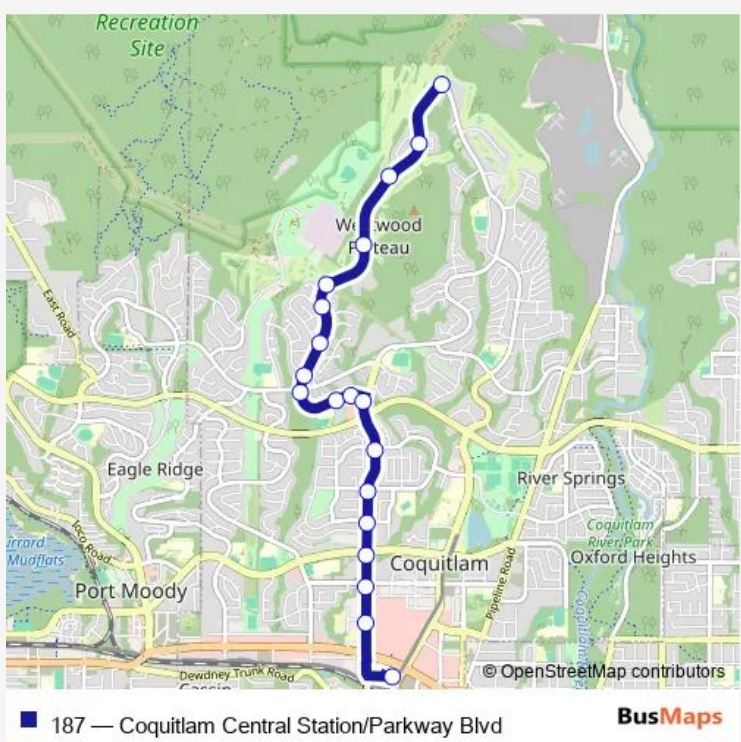

Bus 187 Coquitlam Central Station/Parkway Blvd

[Go to website](#)

Direction
 Westbound Parkway Blvd @ Plateau Blvd — Coquitlam Central Station @ Bay 10
 19 stops
[Open route schedule](#)

- Westbound Parkway Blvd @ Plateau Blvd
- Southbound Parkway Blvd @ Braeside Place
- Southbound Parkway Blvd @ Turnberry Lane
- Southbound Parkway Blvd @ 1700 Block
- Southbound Parkway Blvd @ 1600 Block
- Southbound Parkway Blvd @ Salal Cres North
- Southbound Parkway Blvd @ Salal Cres South
- Southbound Parkway Blvd @ Tanglewood Lane
- Southbound Parkway Blvd @ Panorama Dr
- Eastbound Parkway Blvd @ 1400 Block
- Eastbound Parkway Blvd @ Johnson St
- Southbound Johnson St @ Parkway Blvd
- Southbound Johnson St @ Delahaye Dr
- Southbound Johnson St @ Walton Ave
- Southbound Johnson St @ Durant Dr
- Southbound Johnson St @ Guildford Way
- Southbound Johnson St @ Glen Dr
- Southbound Johnson St @ Packard Ave
- Coquitlam Central Station @ Bay 10

Route schedule
 Westbound Parkway Blvd @ Plateau Blvd — Coquitlam Central Station @ Bay 10

Monday	04:47-23:30
Tuesday	04:47-23:30
Wednesday	04:47-23:30
Thursday	04:47-23:30
Friday	04:47-23:30
Saturday	05:58-23:29
Sunday	06:59-21:31

Route info
 Direction: Westbound Parkway Blvd @ Plateau Blvd
 Stops: 19
 Trip Duration: 0 hour 16 min

Direction

Coquitlam Central Station @ Bay 9 — Westbound Parkway Blvd @ Plateau Blvd

21 stops

[Open route schedule](#)

Monday 04:32-23:15

Tuesday 04:32-23:15

Wednesday 04:32-23:15

Thursday 04:32-23:15

Friday 04:32-23:15

Saturday 05:45-23:15

Sunday 06:45-21:15

Route info