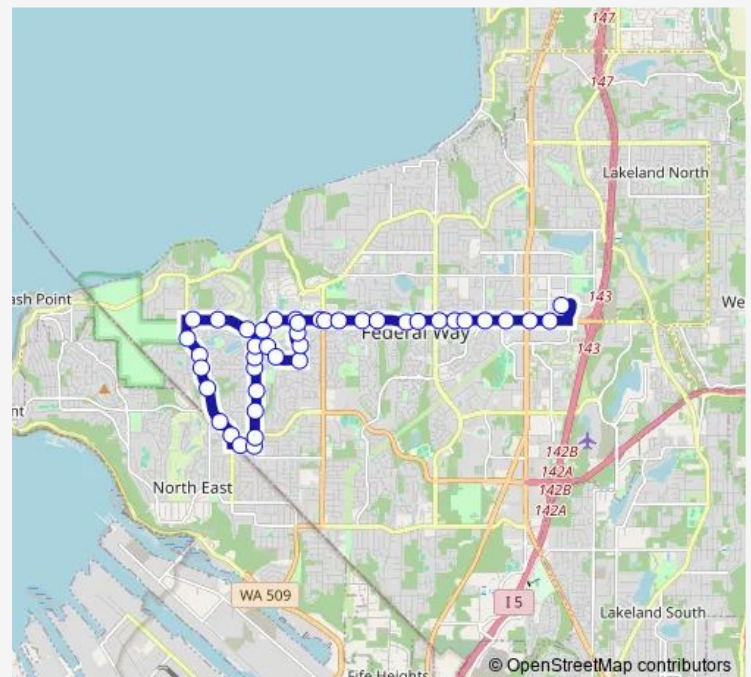

35th Ave SW & SW 325th St

### Route schedule

SW 320th St & 21st Ave Sw — Federal Way TC - Bay 3

Monday 05:11-21:41

Tuesday 05:11-21:41

Wednesday —

Thursday 05:11-21:41

Friday 05:11-21:41

Saturday 08:12-21:09

### Route info

Direction: SW 320th St & 21st Ave Sw

Stops: 41

Trip Duration: 0 hour 31 min

■ 187

SW 325th St & 32nd Ave Sw

SW 327th St & 30th Ave Sw

SW 327th St & 26th Ave Sw