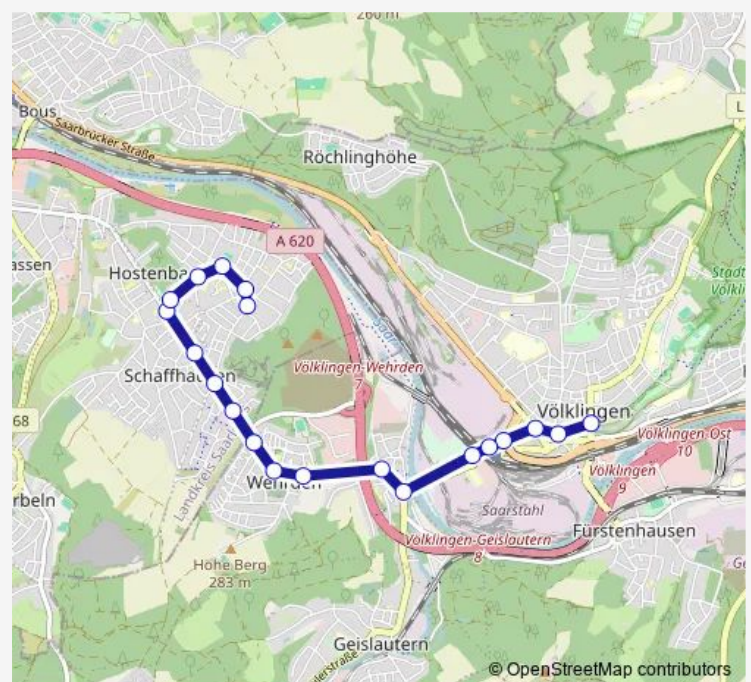

### Route schedule

Markt, Hostenbach Wadgassen — Neues Rathaus, Völklingen

Monday 20:09-23:01

Tuesday 20:09-23:01

Wednesday 20:09-23:01

Thursday 20:09-23:01

Friday 20:09-23:01

Saturday 13:01-23:01

### Route info

Direction: Markt, Hostenbach Wadgassen

Stops: 14

Trip Duration: 0 hour 14 min