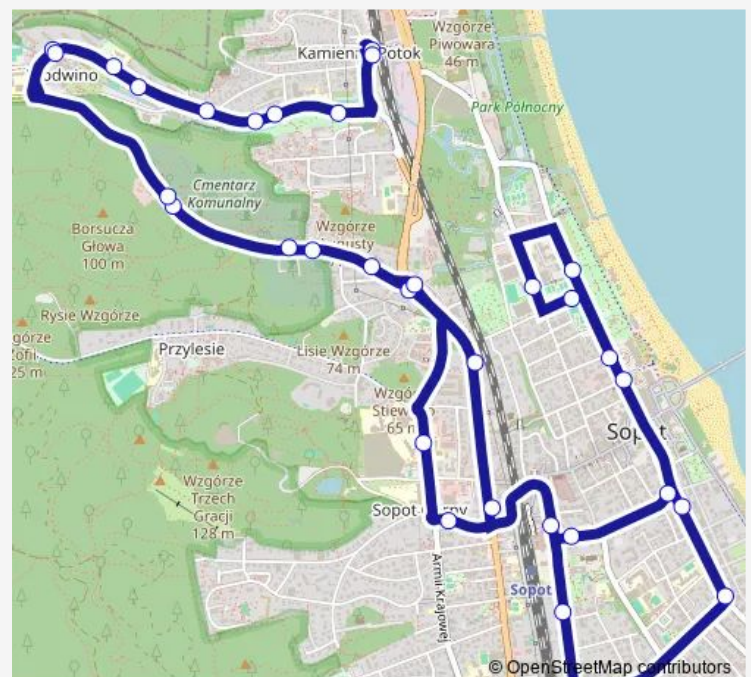

Bus 187 Kamienny Potok SKM - Kamienny Potok Skm

[Go to website](#)

Direction

Kamienny Potok SKM 04 — Kamienny Potok SKM 06

33 stops

[Open route schedule](#)

Kamienny Potok SKM 04

Junaków 02

Małopolska 02

Kolberga 02

Brodwino 02

Schronisko Sopotkowo 02

Cmentarz 02

Malczewskiego 02

Uniwersytet Gdański 01

Sikorskiego 01

Sopot PKP 02

Sopot PKP - Marynarzy 02

Władysława IV 01

Grunwaldzka 01

Chopina 01

Grand Hotel 02

Korty Tenisowe 02

Dolny Sopot - Haffnera 01

Korty Tenisowe 04

Grand Hotel 01

Chopina 03

Route schedule

Kamienny Potok SKM 04 — Kamienny Potok SKM 06

Monday 05:48-23:00

Tuesday 05:48-23:00

Wednesday 05:48-23:00

Thursday 05:48-23:00

Friday 05:48-23:00

Saturday 05:26-23:00

Sunday 06:14-23:00

Route info

Direction: Kamienny Potok SKM 04

Stops: 33

Trip Duration: 0 hour 48 min

187 — Kamienny Potok SKM - Kamienny Potok Skm