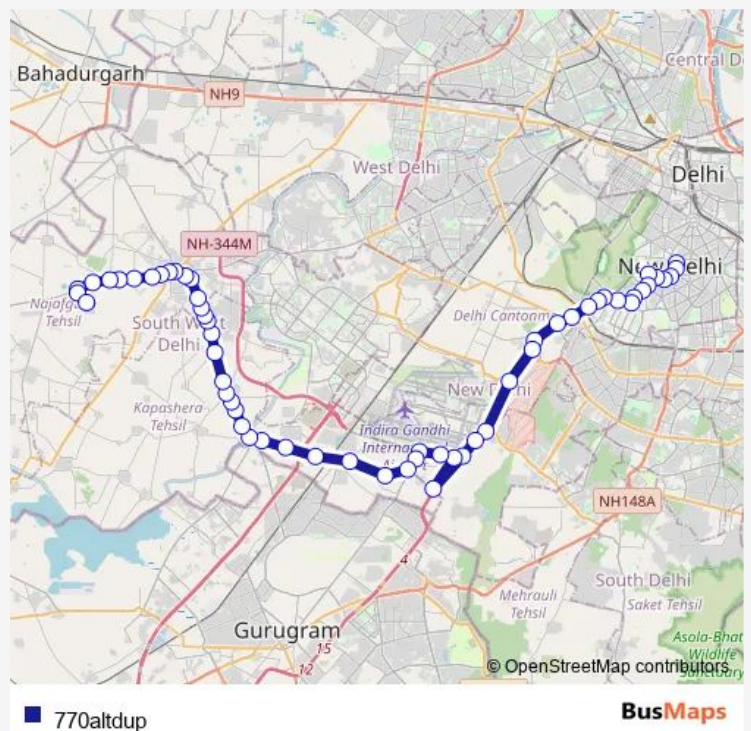

Shankar Vihar/ National Highway 8

Mahipal Pur Crossing

Rangpuri

Route schedule

Krishi Bhawan / Rail Bhawan Metro Station — Surehra Village

Monday	17:40
Tuesday	17:40
Wednesday	17:40
Thursday	17:40
Friday	17:40
Saturday	17:40
Sunday	17:40

Route info

Direction: Krishi Bhawan / Rail Bhawan Metro Station

Stops: 58

Trip Duration: 2 hour 49 min

770altdup

Shiv Murti

Rajokari Crossing

Shiv Murti / Dwarka More