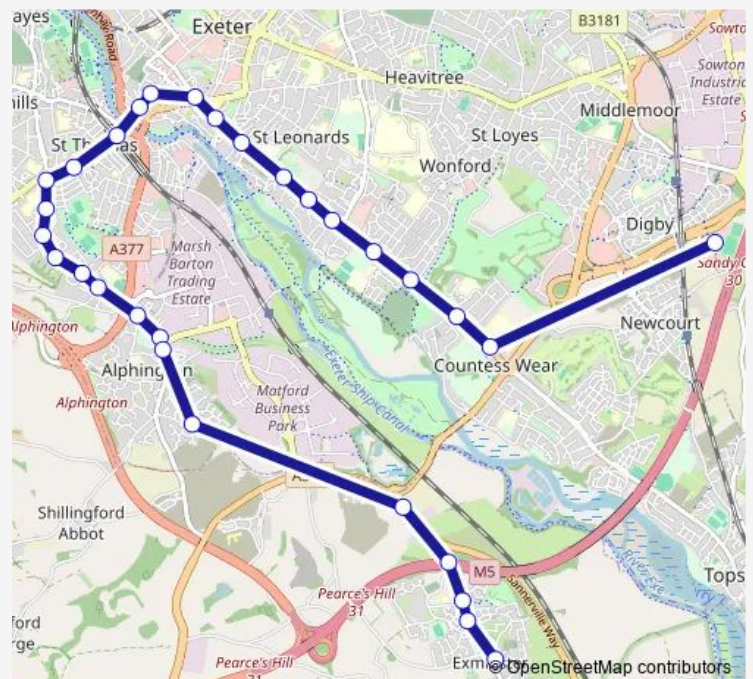

### Route schedule

Victory Hall — Exeter Chiefs

Monday —

Tuesday —

Wednesday —

Thursday —

Friday —

Saturday 12:00-14:00

### Route info

Direction: Victory Hall

Stops: 28

Trip Duration: 0 hour 40 min

77E — Exminster - Sandy Park

Rivermead Road

Buckerell Lodge Hotel

Isca College

## Route info

Direction: Exeter Chiefs

Stops: 30

Trip Duration: 0 hour 40 min

Matford Park Farm

M5 Bridge

Milbury Farm

Stowey Arms