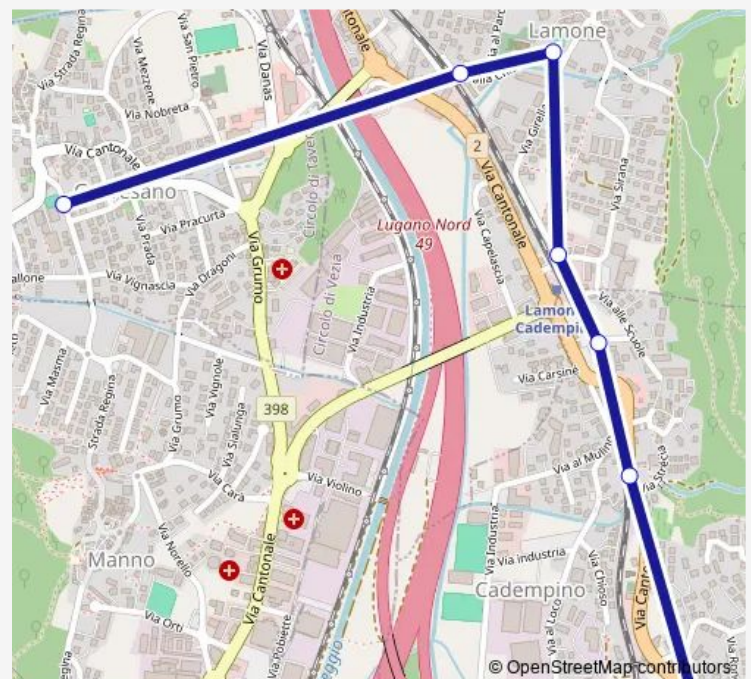

Tuesday 11:36-15:15

Wednesday 12:15

Thursday 11:36-15:15

Friday 11:36-15:15

Saturday —

Sunday —

Route info

Direction: Gravesano, Istituto Rusca

Stops: 7

Trip Duration: 0 hour 10 min

444 — B 444

Direction

Cadempino, Ronchetto — Gravesano, Istituto Rusca

7 stops

[Open route schedule](#)

Cadempino, Ronchetto

Cadempino, Municipio

Lamone, Posta Vecchia

Lamone-Cadempino, Stazione

Lamone, Paese

Lamone, Ostarietta

Gravesano, Istituto Rusca

Route schedule

Cadempino, Ronchetto — Gravesano, Istituto Rusca

Direction: Cadempino, Ronchetto

Stops: 7

Trip Duration: 0 hour 14 min

Direction

Gravesano, Istituto Rusca — Cadempino, Ronchetto

7 stops

[Open route schedule](#)

Gravesano, Istituto Rusca