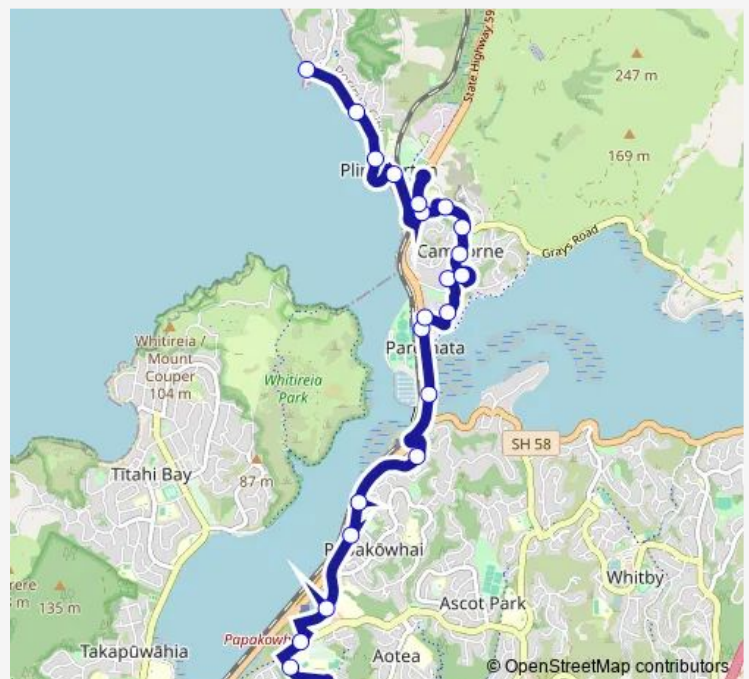

Papakowhai Road (hail and ride) (school stop)

Papakowhai Road at Romesdale Road (hail and ride)  
(school stop)

RNZ Police College - Papakowhai Road

Okowai Road at Aotea College

Aotea College - Stop B (school stop)

### Route schedule

Plimmerton Boating Club (hail and ride) (school stop) —  
Aotea College - Stop B (school stop)

Monday	08:05-08:15
Tuesday	08:05-08:15
Wednesday	08:05-08:15
Thursday	08:05-08:15
Friday	08:05-08:15
Saturday	—
Sunday	—

### Route info

Direction: Plimmerton Boating Club (hail and ride) (school stop)

Stops: 18

Trip Duration: 0 hour 29 min

## Direction

Aotea College - Stop B (school stop) — Plimmerton Boating Club (hail and ride) (school stop)

21 stops

[Open route schedule](#)

Aotea College - Stop B (school stop)

Okowai Road opposite Aotea College