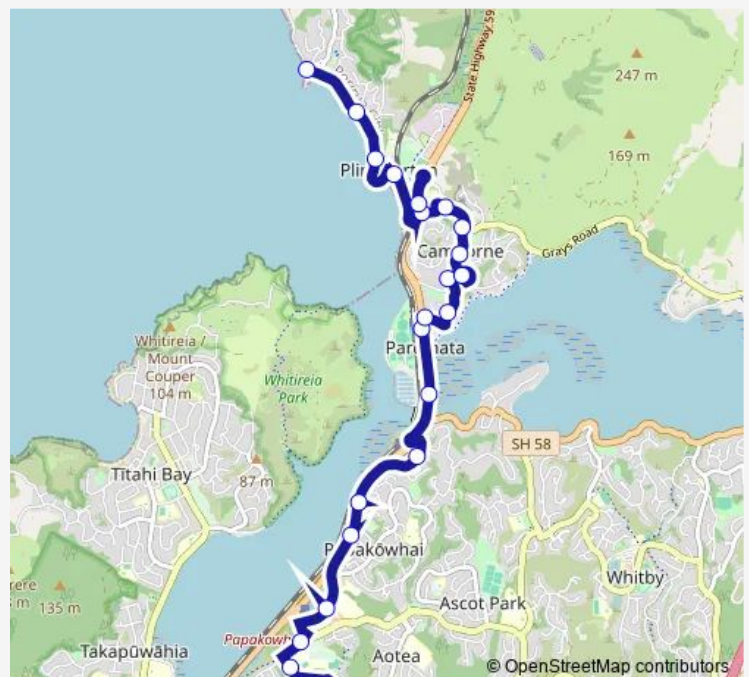

Papakowhai Road (hail and ride) (school stop)

Papakowhai Road at Romesdale Road (hail and ride)  
(school stop)

RNZ Police College - Papakowhai Road

Okowai Road at Aotea College

Aotea College - Stop B (school stop)

### Route schedule

Plimmerton Boating Club (hail and ride) (school stop) —  
Aotea College - Stop B (school stop)

Monday	08:05-08:15
Tuesday	08:05-08:15
Wednesday	08:05-08:15
Thursday	08:05-08:15
Friday	08:05-08:15
Saturday	—
Sunday	—

### Route info

Direction: Plimmerton Boating Club (hail and ride) (school stop)

Stops: 18

Trip Duration: 0 hour 29 min

## Direction

Aotea College - Stop B (school stop) — Plimmerton Boating Club (hail and ride) (school stop)

21 stops

[Open route schedule](#)

Aotea College - Stop B (school stop)

Okowai Road opposite Aotea College