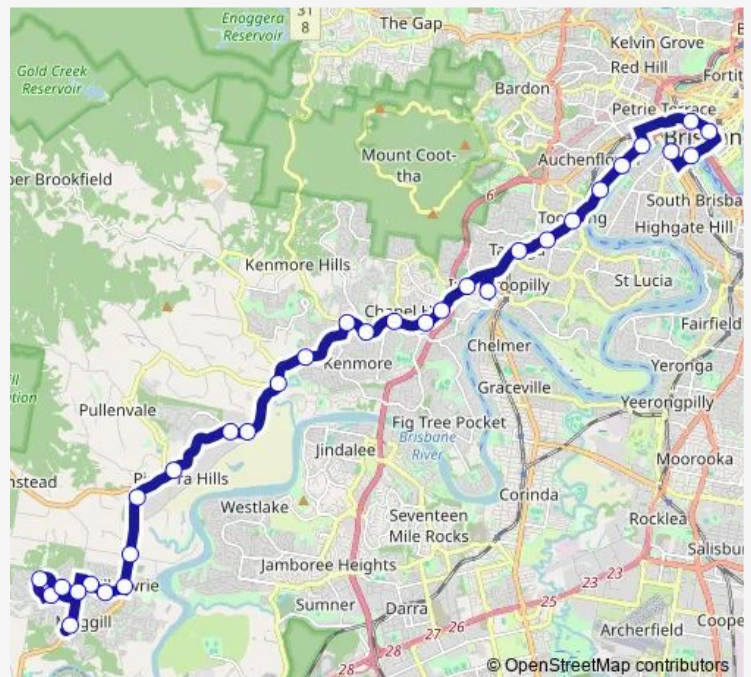

King George Square, 1a

Roma Street busway, platform 1

Coronation Dr at Cribb Street, stop 4

Coronation Dr at Auchenflower, stop 7

Coronation Dr at Wesley Hospital, stop 9

High St at Toowong, stop 14a

Moggill Rd at Bbc, stop 16

**Route info**

Direction: Merivale St at Queensland Theatre

Stops: 32

Trip Duration: 0 hour 56 min

444 — Moggill - City Express

Moggill Rd at Grandview Road

Moggill Rd at Mt Crosby Road

Moggill Rd at Sugars Road

## Direction

Merivale St at Queensland Theatre — Moggill Rd at Moggill

32 stops

[Open route schedule](#)

Merivale St at Queensland Theatre

Cultural Centre station, platform 1

King George Square, 1c

Roma Street busway, platform 1

## Route info

Direction: Moggill Rd at Moggill

Stops: 32

Trip Duration: 1 hour 4 min

Coronation Dr at Wesley Hospital, stop 9

Coronation Dr at Auchenflower, stop 7

Coronation Dr at Cribb Street, stop 5/4

Roma Street busway, platform 2