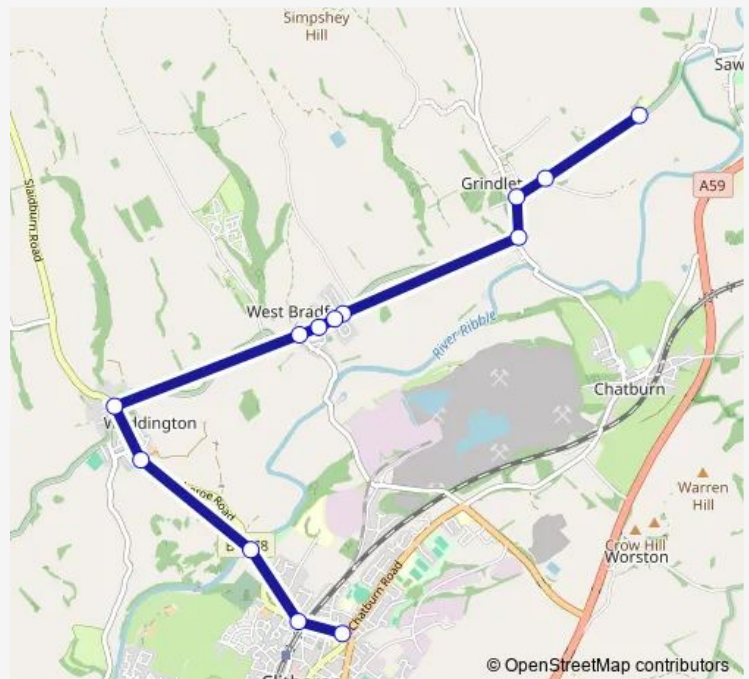

Bus 444 Clitheroe - Bowland CHS

[Go to website](#)

Direction

Bowland County High School — Well Terrace

13 stops

[Open route schedule](#)

Bowland County High School

Primary School

Buck Inn

Grindleton Brow

Southfield Drive

Hillside Drive

Chapel Lane

Pilling Farm

Waddington Arms

Wadow View

Brungerley Bridge

Cowper Avenue

Well Terrace

Route schedule

Bowland County High School — Well Terrace

Monday 15:35

Tuesday 15:35

Wednesday 15:35

Thursday 15:35

Friday 15:35

Saturday —

Sunday —

Route info

Direction: Bowland County High School

Stops: 13

Trip Duration: 0 hour 25 min

444 — Clitheroe - Bowland CHS