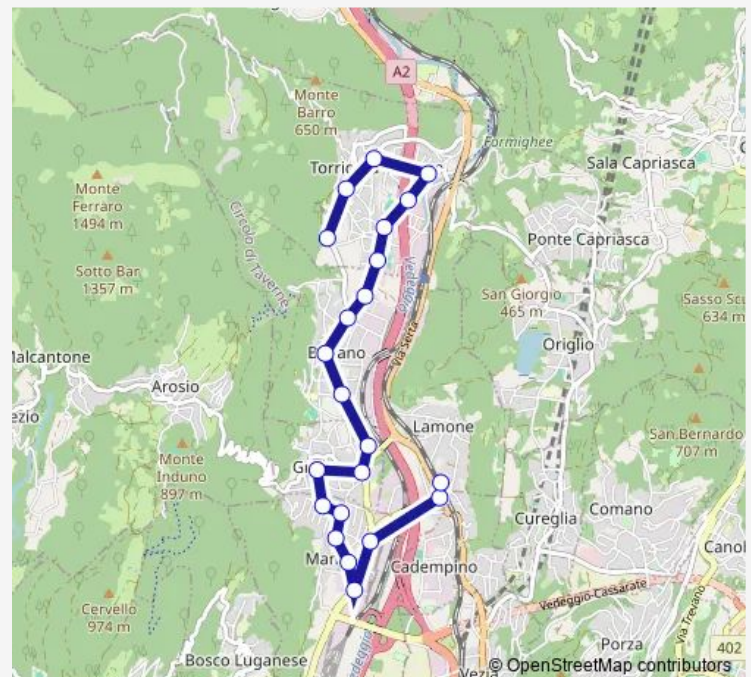

Bedano, Via Mara

Gravesano, Bivio per Bedano

Gravesano, Grumo

Gravesano, Istituto Rusca

Manno, Boschetti

Manno, Scuole

Manno, Paese

Manno, Michelino

Thursday 05:43-23:43

Friday 05:43-23:43

Saturday 05:03-22:43

Sunday 05:43-22:43

Route info

Direction: Torricella, Naravazz

Stops: 22

Trip Duration: 0 hour 23 min

444 — B 444

BusMaps

Direction

Lamone-Cadempino, Stazione — Torricella, Naravazz

21 stops

[Open route schedule](#)

Lamone-Cadempino, Stazione

Manno, Uovo di Manno

Taverne, Carvina

Taverne, Paese

Taverne, Vignascia

Torricella, Chiesa

Torricella, Naravazz

Route schedule

Lamone-Cadempino, Stazione — Torricella, Naravazz

Monday	—
Tuesday	—
Wednesday	—
Thursday	—
Friday	—
Saturday	05:50
Sunday	—