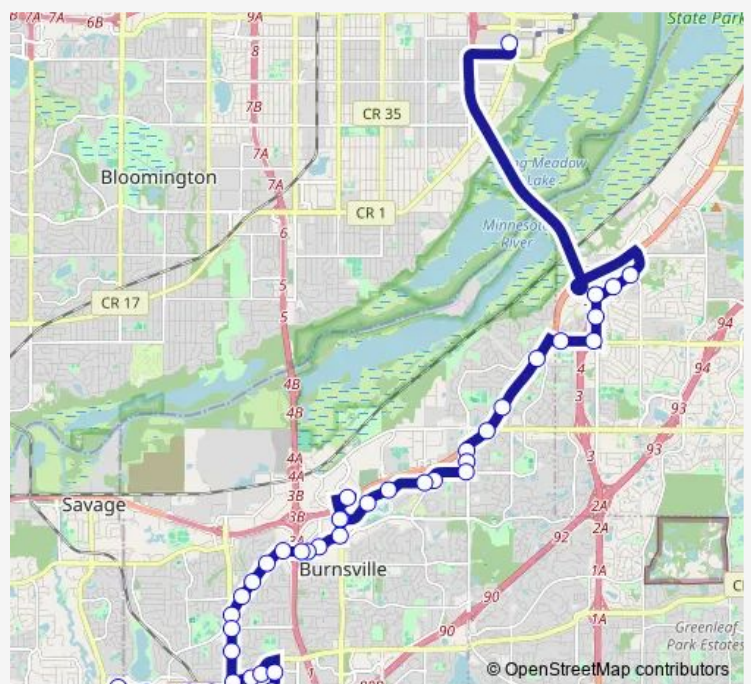

Travelers Trl at Meadowood Ln NW corner

Nicollet Av at Travelers Trl E NE corner

Burnsville Transit Station Bay B

Nicollet Av at Travelers Trl W NW corner

Nicollet Av at Burnsville Pkwy NW corner

Route schedule

Mall of America Transit Station Gate F — Burnsville Center Mall

Monday 08:08-20:06

Tuesday 08:08-20:06

Wednesday 08:08-20:06

Thursday 08:08-20:06

Friday 08:08-20:06

Saturday 08:12-21:12

Sunday 08:12-21:12

Route info

Direction: Mall of America Transit Station Gate F

Stops: 40

Trip Duration: 0 hour 46 min

444 — Savage-Burnsville-Eagan-Moa

Burnsville Pkwy at Pleasant Av NE corner

Burnsville Pkwy at Gateway Blvd NE corn

Co Rd 5 at 136 St SW corner

Co Rd 5 at 138 St NW corner

Mcandrews Rd at Co Rd 5 SE corner

Mcandrews Rd at Irving Av SE corner

Mcandrews Rd at 141 St SE corner

Aldrich Av at Mcandrews Rd SW corner

Aldrich Av at Chipotle NW corner