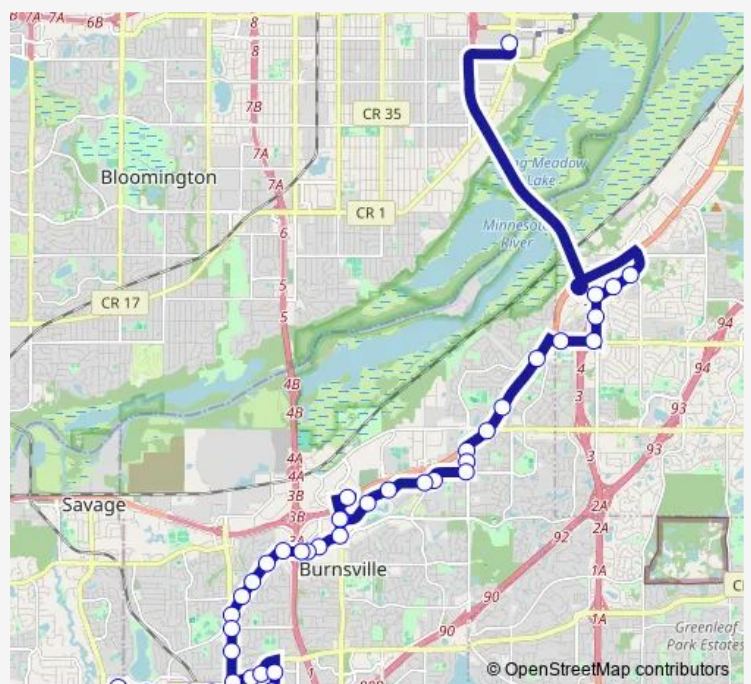

Cedar Grove Pkwy at The Rowan

Cedar Grove Pkwy at Cedar Grove Ln NW co

Cedar Grove Transit Station

Nicols Rd at Sapphire Ln W corner

Diffley Rd at Nicols NW corner (77 on ra

Diffley Rd opp Metcalf Jhs

Hwy 13 at River Hills Dr SW corner

Travelers Trl at Meadowood Ln NW corner

Nicollet Av at Travelers Trl E NE corner

Burnsville Transit Station Bay B

Nicollet Av at Travelers Trl W NW corner

Nicollet Av at Burnsville Pkwy NW corner

**Route schedule**

Mall of America Transit Station Gate F — Burnsville Center Mall

Monday 08:08-20:06

Tuesday 08:08-20:06

Wednesday 08:08-20:06

Thursday 08:08-20:06

Friday 08:08-20:06

Saturday 08:12-21:12

Sunday 08:12-21:12

**Route info**

Direction: Mall of America Transit Station Gate F

Stops: 40

Trip Duration: 0 hour 46 min

444 — Savage-Burnsville-Eagan-Moa

Burnsville Pkwy at Pleasant Av NE corner

Burnsville Pkwy at Gateway Blvd NE corn