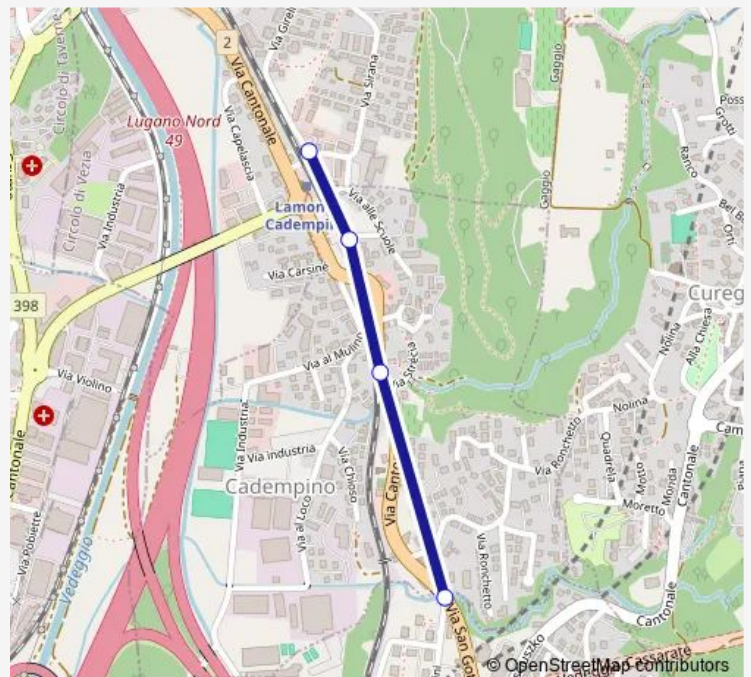

Bus 444 B 444

[Go to website](#)

Direction

Cadempino, Ronchetto — Lamone-Cadempino, Stazione

4 stops

[Open route schedule](#)

Cadempino, Ronchetto

Cadempino, Municipio

Lamone, Posta Vecchia

Lamone-Cadempino, Stazione

Route schedule

Cadempino, Ronchetto — Lamone-Cadempino, Stazione

Monday 07:44

Tuesday 07:44

Wednesday 07:44

Thursday 07:44

Friday 07:44

Saturday —

Sunday —

Route info

Direction: Cadempino, Ronchetto

Stops: 4

Route Duration: 0 hour 3 min

444 — B 444