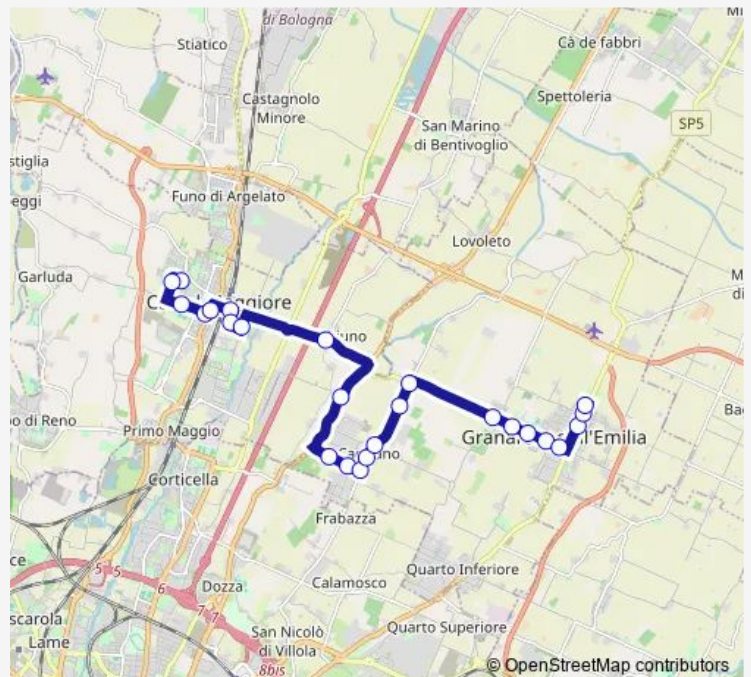

**Route schedule**

Castel Maggiore Neruda — Granarolo DE Rossi

Monday	13:15-14:16
Tuesday	13:15-14:16
Wednesday	13:15-14:16
Thursday	13:15-14:16
Friday	13:15-14:16
Saturday	12:15-13:15
Sunday	—

**Route info**

Direction: Castel Maggiore Neruda

Stops: 25

Trip Duration: 0 hour 24 min

444 — Castel Maggiore - Granarolo dell'Emilia

Granarolo Scuola Media

Granarolo

Granarolo Tartarini

Granarolo DE Rossi

**Direction**

Granarolo DE Rossi — ITC Keynes

22 stops

[Open route schedule](#)

Granarolo DE Rossi

Granarolo Tartarini

Granarolo

Granarolo Scuola Media

## Route info

Direction: Granarolo DE Rossi

Stops: 22

Trip Duration: 0 hour 28 min

444 Bus time schedules and route maps are available in an offline PDF at [busmaps.com](https://busmaps.com). Use the [busmaps.com](https://busmaps.com) website to see live bus times, train schedule or subway schedule, and step-by-step directions for all public transit in Granarolo dell'Emilia e Viadagola