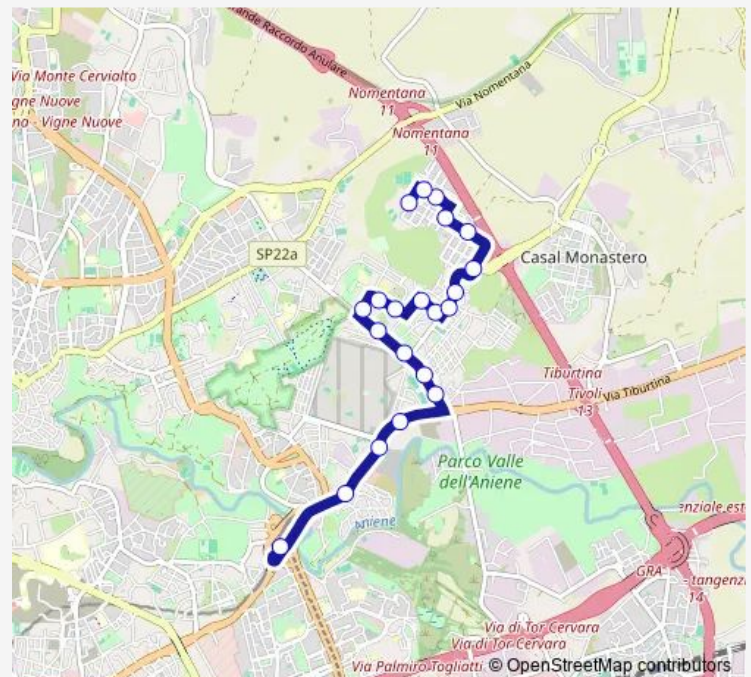

Tuozzi/Jovane

TUOZZI

BONIFACIO F. P.

Route schedule

Ponte Mammolo (MB) — BONIFACIO F. P.

Monday	05:48-02:00 ⁺¹
Tuesday	05:48-02:00 ⁺¹
Wednesday	05:48-02:00 ⁺¹
Thursday	05:48-02:00 ⁺¹
Friday	05:48-02:00 ⁺¹
Saturday	05:48-02:00 ⁺¹
Sunday	05:48-02:00 ⁺¹

Route info

Direction: Ponte Mammolo (MB)

Stops: 21

Trip Duration: 0 hour 28 min

444

BusMaps

Direction

BONIFACIO F. P. — Ponte Mammolo (MB)

Tuesday 07:30-14:00

Wednesday 07:30-14:00

Thursday 07:30-14:00

Friday 07:30-14:00

Saturday —

Sunday —

Route info

Direction: Ponte Mammolo (MB)