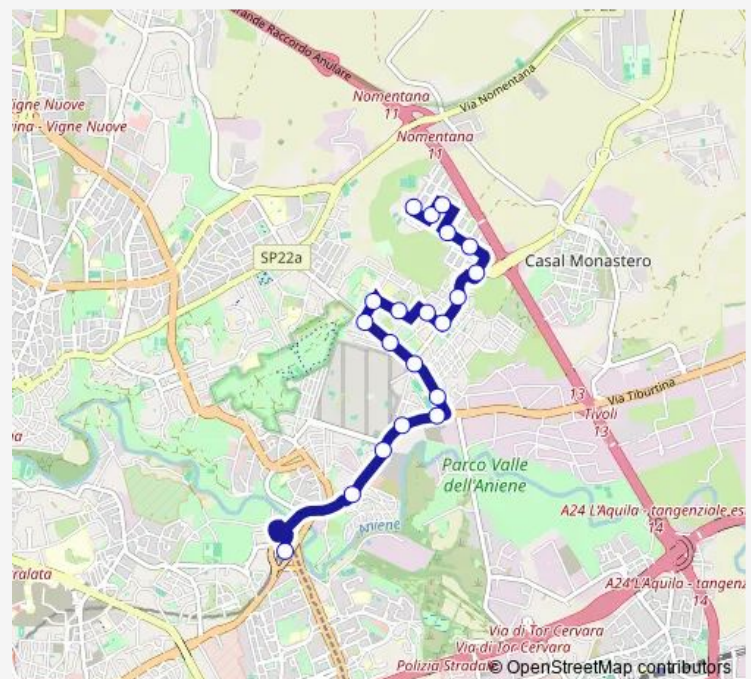

Tuozzi/Jovane

Tuozzi

Bonifacio F. P.

Route schedule

Ponte Mammolo (Mb) — Bonifacio F. P.

Monday	05:48-02:00 ⁺¹
Tuesday	05:48-02:00 ⁺¹
Wednesday	05:48-02:00 ⁺¹
Thursday	05:48-02:00 ⁺¹
Friday	05:48-02:00 ⁺¹
Saturday	05:48-02:00 ⁺¹
Sunday	05:48-02:00 ⁺¹

Route info

Direction: Ponte Mammolo (Mb)

Stops: 21

Trip Duration: 0 hour 28 min

444

BusMaps

Direction

Bonifacio F. P. — Ponte Mammolo (Mb)