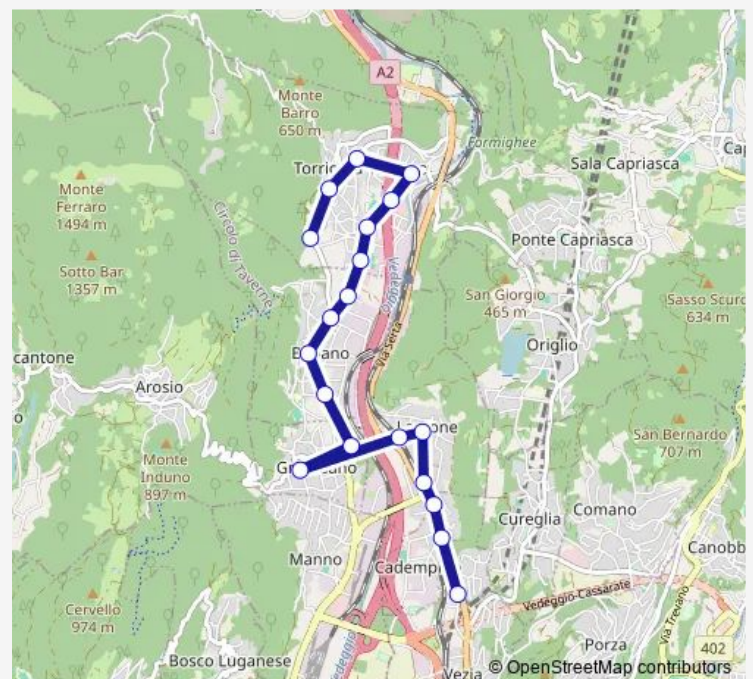

Gravesano, Istituto Rusca

Lamone, Ostarietta

Lamone, Paese

Lamone-Cadempino, Stazione

Lamone, Posta Vecchia

Cadempino, Municipio

Cadempino, Ronchetto

### Route schedule

Torricella, Naravazz — Cadempino, Ronchetto

Monday 16:38

Tuesday 16:38

Wednesday —

Thursday 16:38

Friday —

Saturday —

### Route info

Direction: Torricella, Naravazz

Stops: 19

Trip Duration: 0 hour 27 min

444 — B 444

444 Bus time schedules and route maps are available in an offline PDF at [busmaps.com](https://busmaps.com). Use the [busmaps.com](https://busmaps.com) website to see live bus times, train schedule or subway schedule, and step-by-step directions for all public transit in Lugano