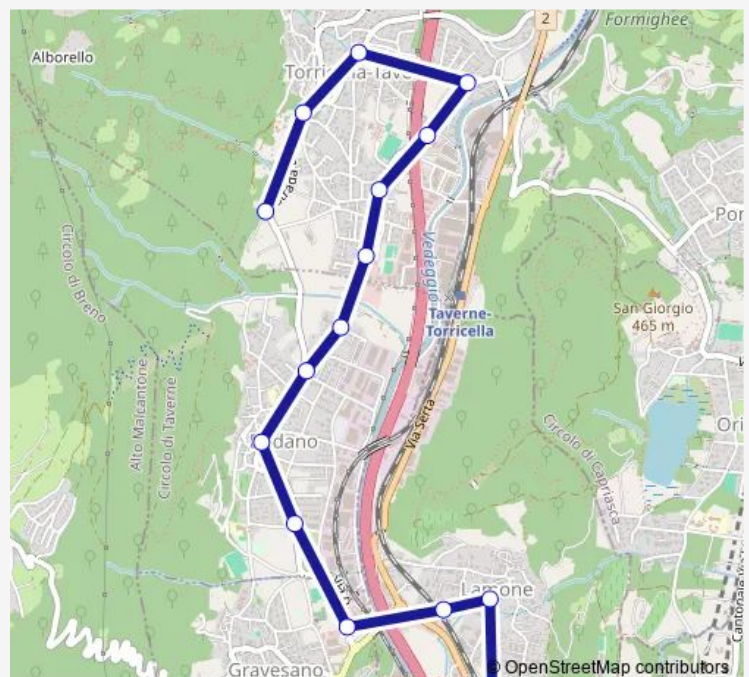

Bus 444 B 444

[Go to website](#)

Direction

Lamone-Cadempino, Stazione — Torricella, Naravazz

15 stops

[Open route schedule](#)

Lamone-Cadempino, Stazione

Lamone, Paese

Lamone, Ostarietta

Gravesano, Bivio per Bedano

Bedano, Via Mara

Bedano, Paese

Bedano, S. Rocco

Bedano, Casa per Anziani

Taverne, Solriposo

Taverne, Casette

Taverne, Carvina

Taverne, Paese

Taverne, Vignascia

Torricella, Chiesa

Torricella, Naravazz

Route schedule

Lamone-Cadempino, Stazione — Torricella, Naravazz

Monday 06:21-20:21

Tuesday 06:21-20:21

Wednesday 06:21-20:21

Thursday 06:21-20:21

Friday 06:21-20:21

Saturday —

Sunday —

Route info

Direction: Lamone-Cadempino, Stazione

Stops: 15

Trip Duration: 0 hour 17 min

444 — B 444

BusMaps