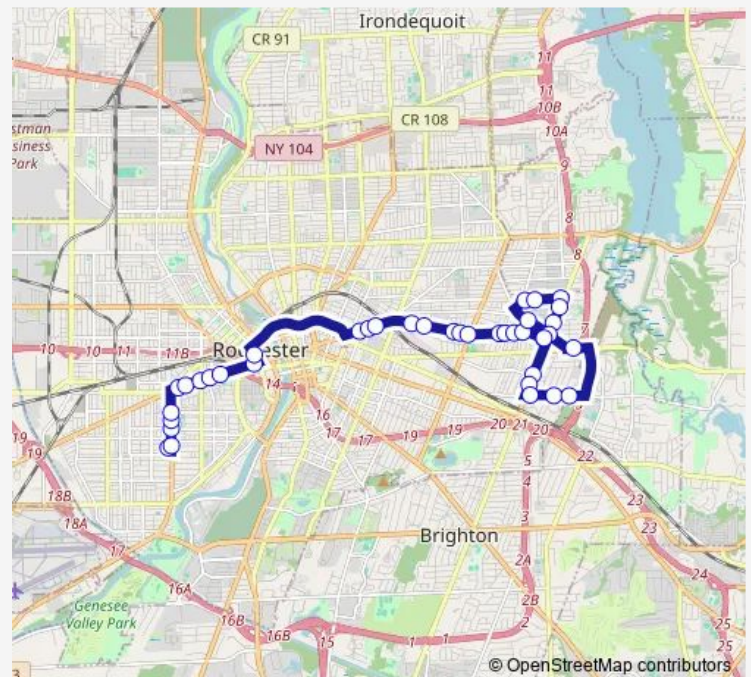

Bus 444 E Main-Winton/Genesee

[Go to website](#)

Direction

Main & Winton — Wilson Commencement Hs

37 stops

[Open route schedule](#)

- Main & Winton
- Winton & Humboldt
- Winton & Balsam
- Blossom & Winton
- Blossom & Beresford
- Blossom & Bobrich
- Blossom & Gas Light
- Merchants & Fairfax
- Farmington & Fairfax
- Farmington & Winton
- Winton & Dalkeith
- Winton & Royleston
- Winton & Merchants
- Main & Kansas
- Main & Wisconsin
- Main & Durham
- Main & Packard
- Main & Culver
- Main & Arch
- Main & Quincy
- Main & Beechwood

Route schedule

Main & Winton — Wilson Commencement Hs

Monday	06:38
Tuesday	06:38
Wednesday	06:38
Thursday	06:38
Friday	06:38
Saturday	—
Sunday	—

Route info

Direction: Main & Winton

Stops: 37

Trip Duration: 0 hour 37 min

444 — E Main-Winton/Genesee

Main & 1154 Main

Main & Prince

Main & Alexander

Main & Union

Main & Washington (Rochester)

Main & Cascade

Main & Canal

Genesee & Superior

Genesee & Mccree

Main & Henion

Main & Edgewood

Main & Jefferson

Main & King

Main & Canal

Main & Washington (Rochester)