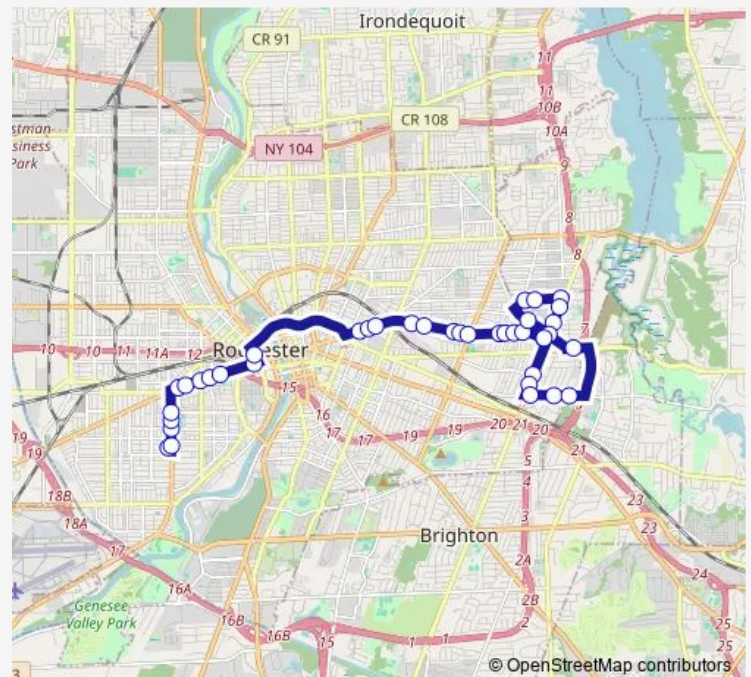

Main & Arch

Main & Quincy

Main & Beechwood

Route schedule

Main & Winton — Wilson Commencement Hs

Monday 06:38

Tuesday 06:38

Wednesday 06:38

Thursday 06:38

Friday 06:38

Saturday —

Sunday —

Route info

Direction: Main & Winton

Stops: 37

Trip Duration: 0 hour 37 min

444 — E Main-Winton/Genesee

Main & 1154 Main

Main & Prince

Main & Alexander

Main & Union

Main & Washington (Rochester)

Main & Cascade

Main & Canal

Genesee & Superior

Genesee & Mccree

Main & Henion

Main & Edgewood

Main & Jefferson

Main & King

Main & Canal

Main & Washington (Rochester)