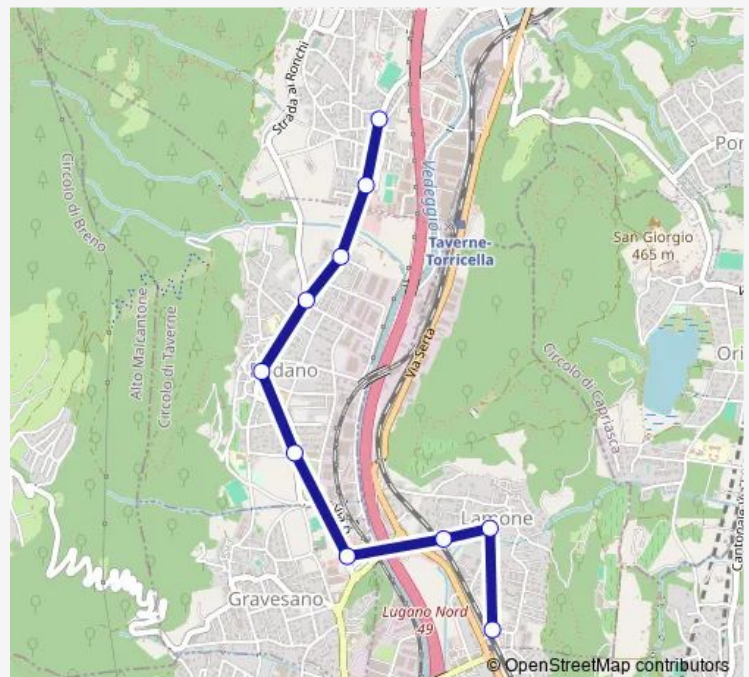

### Direction

Taverne, Casette — Lamone-Cadempino, Stazione

10 stops

[Open route schedule](#)

Taverne, Casette

Taverne, Solriposo

Bedano, Casa per Anziani

Bedano, S. Rocco

Bedano, Paese

Bedano, Via Mara

Gravesano, Bivio per Bedano

Lamone, Ostarietta

Lamone, Paese

Lamone-Cadempino, Stazione

### Route schedule

Taverne, Casette — Lamone-Cadempino, Stazione

Monday 07:37

Tuesday 07:37

Wednesday 07:37

Thursday 07:37

Friday 07:37

Saturday —

### Route info

Direction: Taverne, Casette

Stops: 10

Trip Duration: 0 hour 10 min

■ 444 — B 444

444 Bus time schedules and route maps are available in an offline PDF at [busmaps.com](https://busmaps.com). Use the [busmaps.com](https://busmaps.com) website to see live bus times, train schedule or subway schedule, and step-by-step directions for all public transit in Lugano