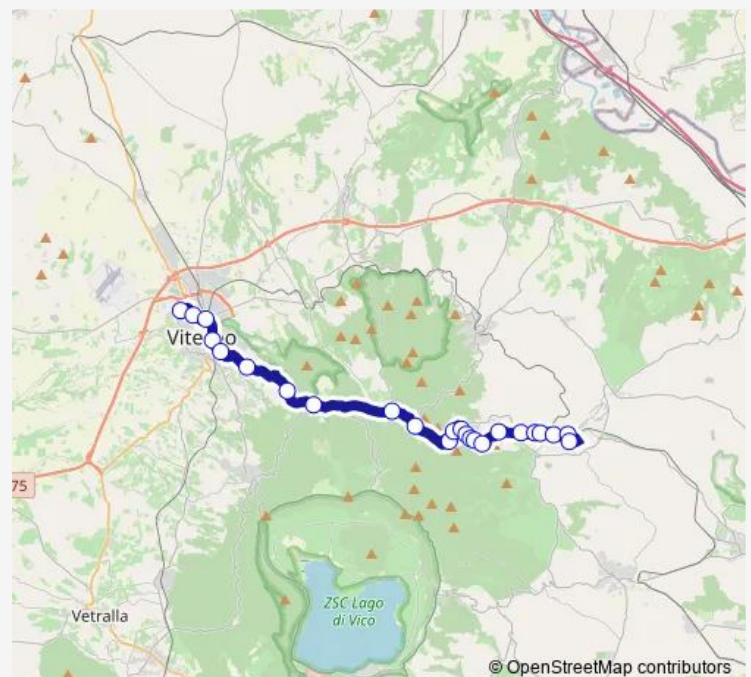

Vallerano | Via Garibaldi Via Ruscello # f1797

Route schedule

VITERBO | Riello # f641 — Vignanello Talano # f00086

Monday 05:30-18:45

Tuesday 05:30-18:45

Wednesday 05:30-18:45

Thursday 05:30-18:45

Friday 05:30-18:45

Saturday 06:30-18:45

Sunday —

Route info

Direction: VITERBO | Riello # f641

Stops: 24

Trip Duration: 0 hour 45 min

Viterbo - Vignanello # Vt10a

Vallerano | Via San Rocco Via Don Minzoni # f1844

Vignanello | via San Rocco # f1845

Vignanello Talano # f00086

Bus time schedules and route maps are available in an offline PDF at busmaps.com. Use the busmaps.com website to see live bus times, train schedule or subway schedule, and step-by-step directions for all public transit in Canepina