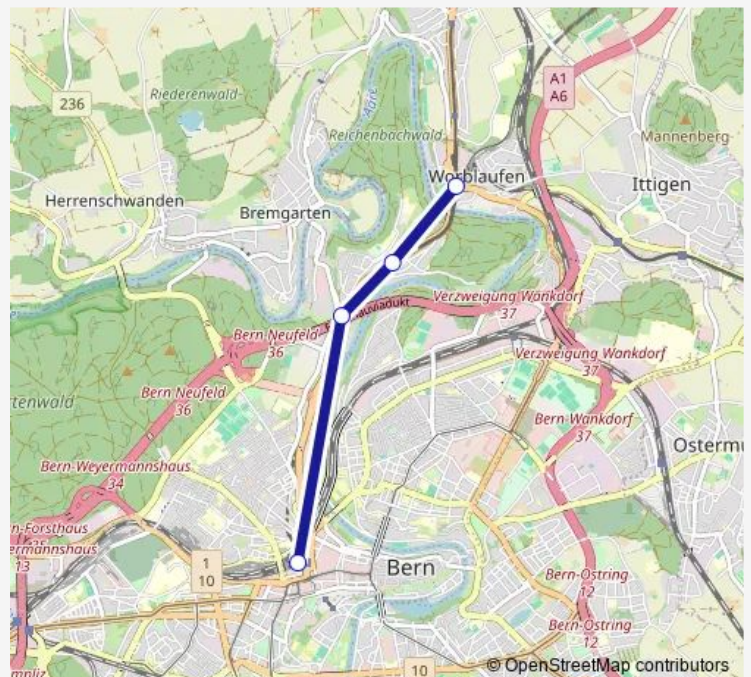

### Direction

Worblaufen — Bern

4 stops

[Open route schedule](#)

Worblaufen

Bern Tiefenau

Bern Felsenau

Bern

### Route schedule

Worblaufen — Bern

Monday	05:15
Tuesday	05:15
Wednesday	05:15
Thursday	05:15
Friday	05:15
Saturday	—
Sunday	—

### Route info

Direction: Worblaufen

Stops: 4

Trip Duration: 0 hour 7 min

S9 Rail time schedules and route maps are available in an offline PDF at [busmaps.com](https://busmaps.com). Use the [busmaps.com](https://busmaps.com) website to see live bus times, train schedule or subway schedule, and step-by-step directions for all public transit in Bern