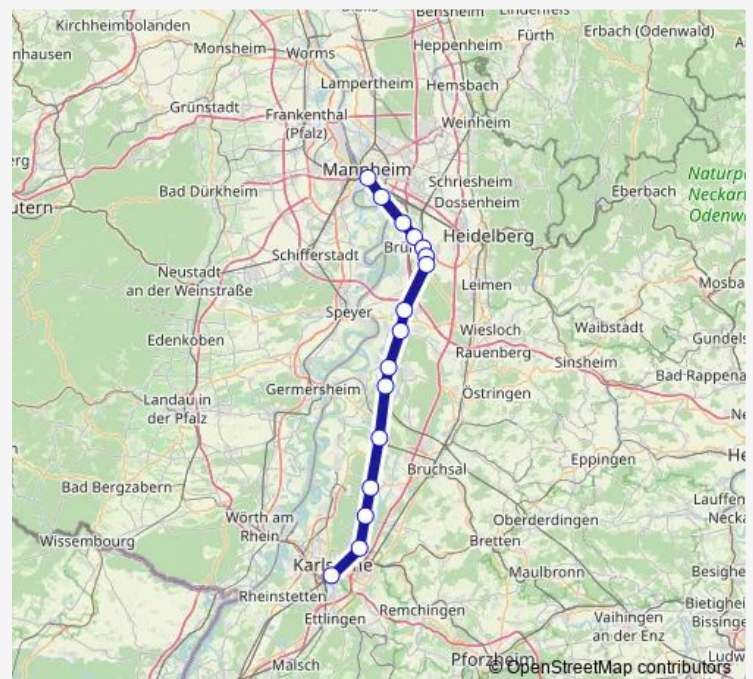

Luzenberg

Waldhof, Bahnhof

Lampertheim, Bahnhof

Route schedule

Karlsruhe Hauptbahnhof — Groß-Rohrheim, Bahnhof

Monday 04:50

Tuesday —

Wednesday 08:12

Thursday —

Friday —

Saturday 08:12

Sunday 08:12

Route info

Direction: Karlsruhe Hauptbahnhof

Stops: 25

Trip Duration: 1 hour 48 min