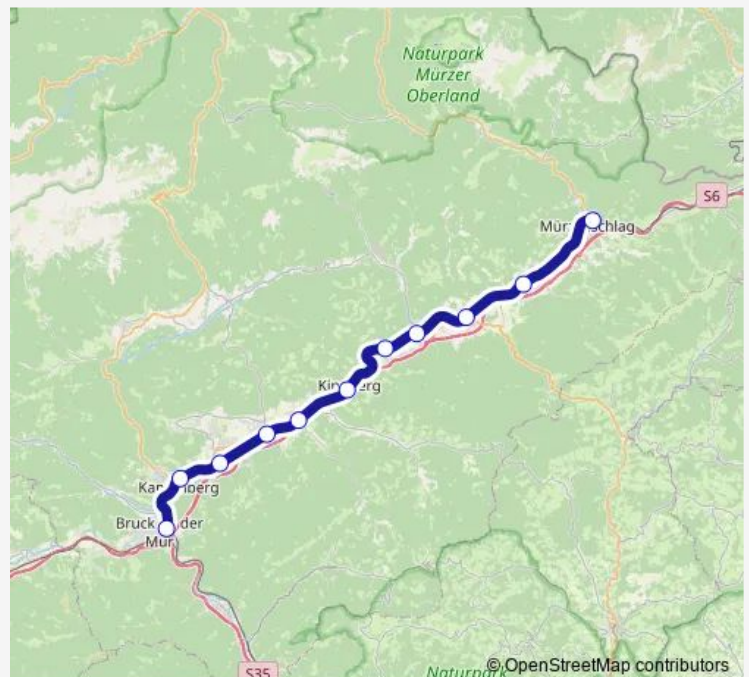

Direction

Mürzzuschlag — Bruck/Mur Bahnhof 2

11 stops

[Open route schedule](#)

Mürzzuschlag

Langenwang Bahnhof

Krieglach Bahnhof

Mitterdorf-Veitsch Bahnhof

Wartberg Bahnhof

Kindberg Bahnhof

Allerheiligen-Mürzhofen Bahnhof

St.Marein-St.Lorenzen Bahnhof

Kapfenberg Fachhochschule

Kapfenberg Bahnhof

Bruck/Mur Bahnhof 2

Route schedule

Mürzzuschlag — Bruck/Mur Bahnhof 2

Monday	05:00-06:20
Tuesday	05:00-06:20
Wednesday	05:00-06:20
Thursday	05:00-06:20
Friday	05:00-06:20
Saturday	05:20
Sunday	—

Route info

Direction: Mürzzuschlag

Stops: 11

Trip Duration: 0 hour 41 min